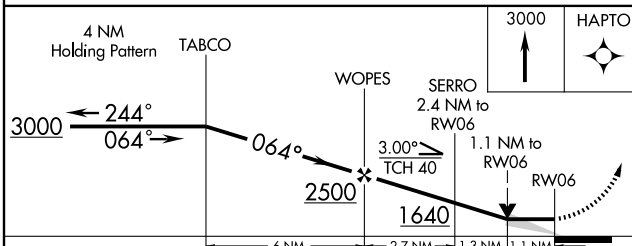

# RNAV (GPS) RWY 6

MEXICO MEMORIAL (MYJ)

APP CRS <b>064°</b>	Rwy ldg <b>5501</b>
	TDZE <b>823</b>
	Apt Elev <b>823</b>

**▽** GPS or RNP-0.3 required. DME/DME RNP-0.3 NA.  
**△NA** If local altimeter setting not received, use Columbia Rgnl altimeter setting and increase all MDAs 80 feet. VDP NA with Columbia Rgnl altimeter setting.

**MISSED APPROACH:** Climb to 3000 direct HAPTO WP and hold.

AWOS-3 <b>120.575</b>	MIZZU APP CON <b>124.375</b>	CTAF <b>122.9</b>
--------------------------	---------------------------------	----------------------