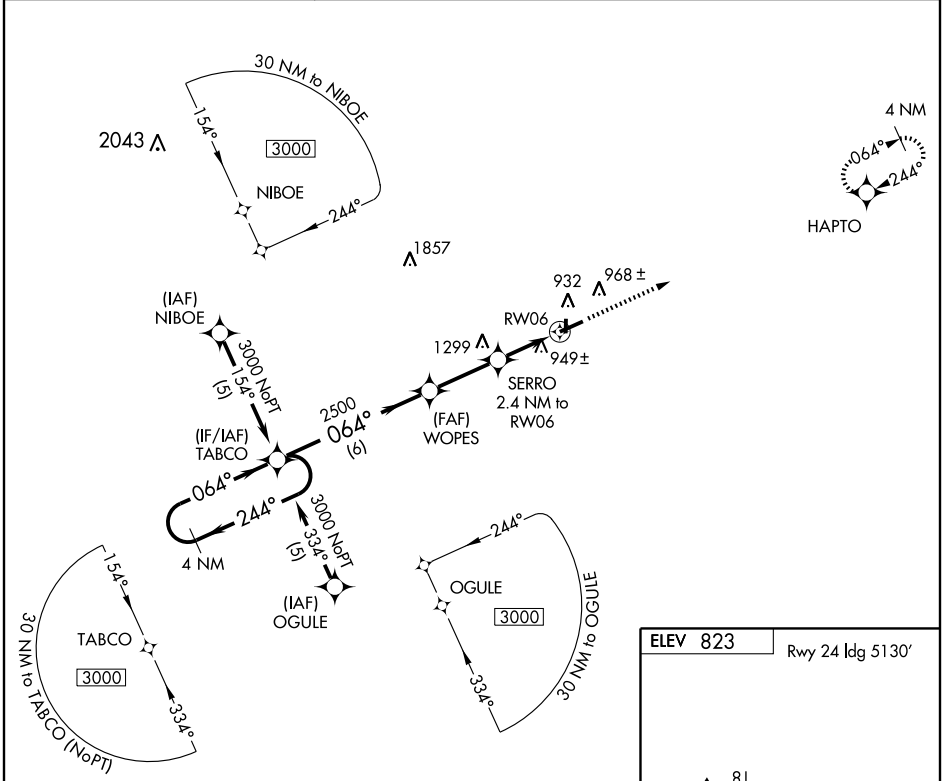

# RNAV (GPS) RWY 6

MEXICO MEMORIAL (MYJ)

APP CRS <b>064°</b>	Rwy ldg <b>5501</b>
	TDZE <b>823</b>
	Apt Elev <b>823</b>

**▽** GPS or RNP-0.3 required. DME/DME RNP-0.3 NA.  
**△NA** If local altimeter setting not received, use Columbia Rgnl altimeter setting and increase all MDAs 80 feet. VDP NA with Columbia Rgnl altimeter setting.

**MISSED APPROACH:** Climb to 3000 direct HAPTO WP and hold.

AWOS-3 <b>120.575</b>	MIZZU APP CON <b>124.375</b>	CTAF <b>122.9</b>
--------------------------	---------------------------------	----------------------

CATEGORY	A	B	C	D
LNVA MDA	1200-1 377 (400-1)			NA
CIRCLING	1280-1	457 (500-1)	1280-1½ 457 (500-1½)	NA

NC-3, 11 MAR 2010 to 08 APR 2010

NC-3, 11 MAR 2010 to 08 APR 2010