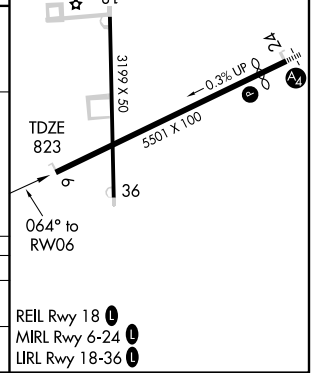

# RNAV (GPS) RWY 6

MEXICO MEMORIAL (MYJ)

APP CRS <b>064°</b>	Rwy ldg <b>5501</b>
	TDZE <b>823</b>
	Apt Elev <b>823</b>

**▽** GPS or RNP-0.3 required. DME/DME RNP-0.3 NA.  
**△NA** If local altimeter setting not received, use Columbia Rgnl altimeter setting and increase all MDAs 80 feet. VDP NA with Columbia Rgnl altimeter setting.

**MISSED APPROACH:** Climb to 3000 direct HAPTO WP and hold.

AWOS-3 <b>120.575</b>	MIZZU APP CON <b>124.375</b>	CTAF <b>122.9</b>
--------------------------	---------------------------------	----------------------

CATEGORY	A	B	C	D
LNVA MDA	1200-1 377 (400-1)			NA
CIRCLING	1280-1	457 (500-1)	1280-1½ 457 (500-1½)	NA

NC-3, 11 MAR 2010 to 08 APR 2010

NC-3, 11 MAR 2010 to 08 APR 2010