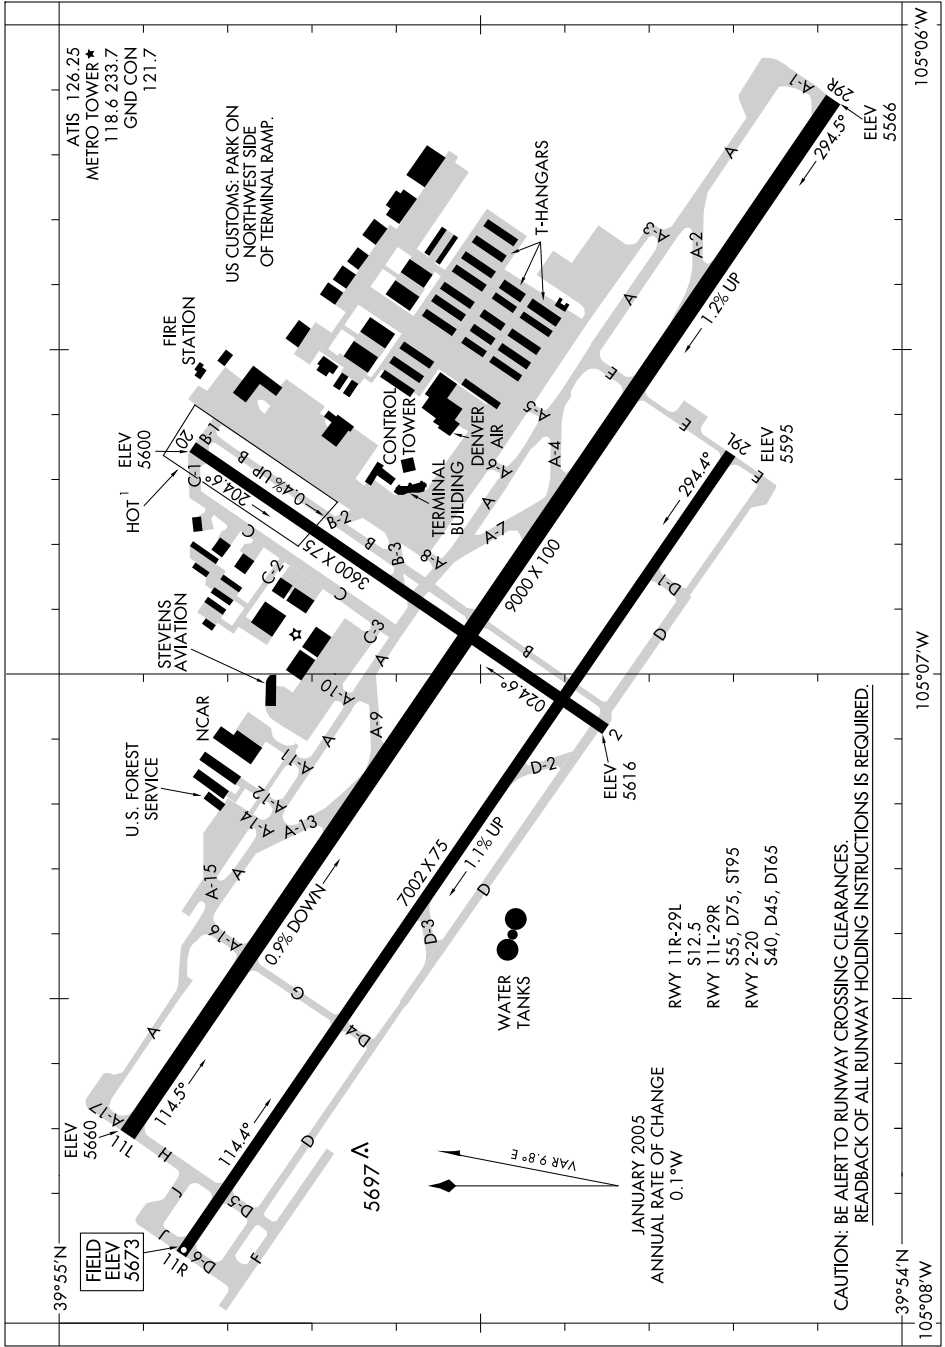

AIRPORT DIAGRAM

DENVER/ROCKY MOUNTAIN METROPOLITAN (BJC)
AL-5612 (FAA) DENVER, COLORADO

SW-1, 19 NOV 2009 to 17 DEC 2009

SW-1, 19 NOV 2009 to 17 DEC 2009

AIRPORT DIAGRAM

DENVER, COLORADO
DENVER/ROCKY MOUNTAIN METROPOLITAN (BJC)

CAUTION: BE ALERT TO RUNWAY CROSSING CLEARANCES.
REARBACK OF ALL RUNWAY HOLDING INSTRUCTIONS IS REQUIRED.