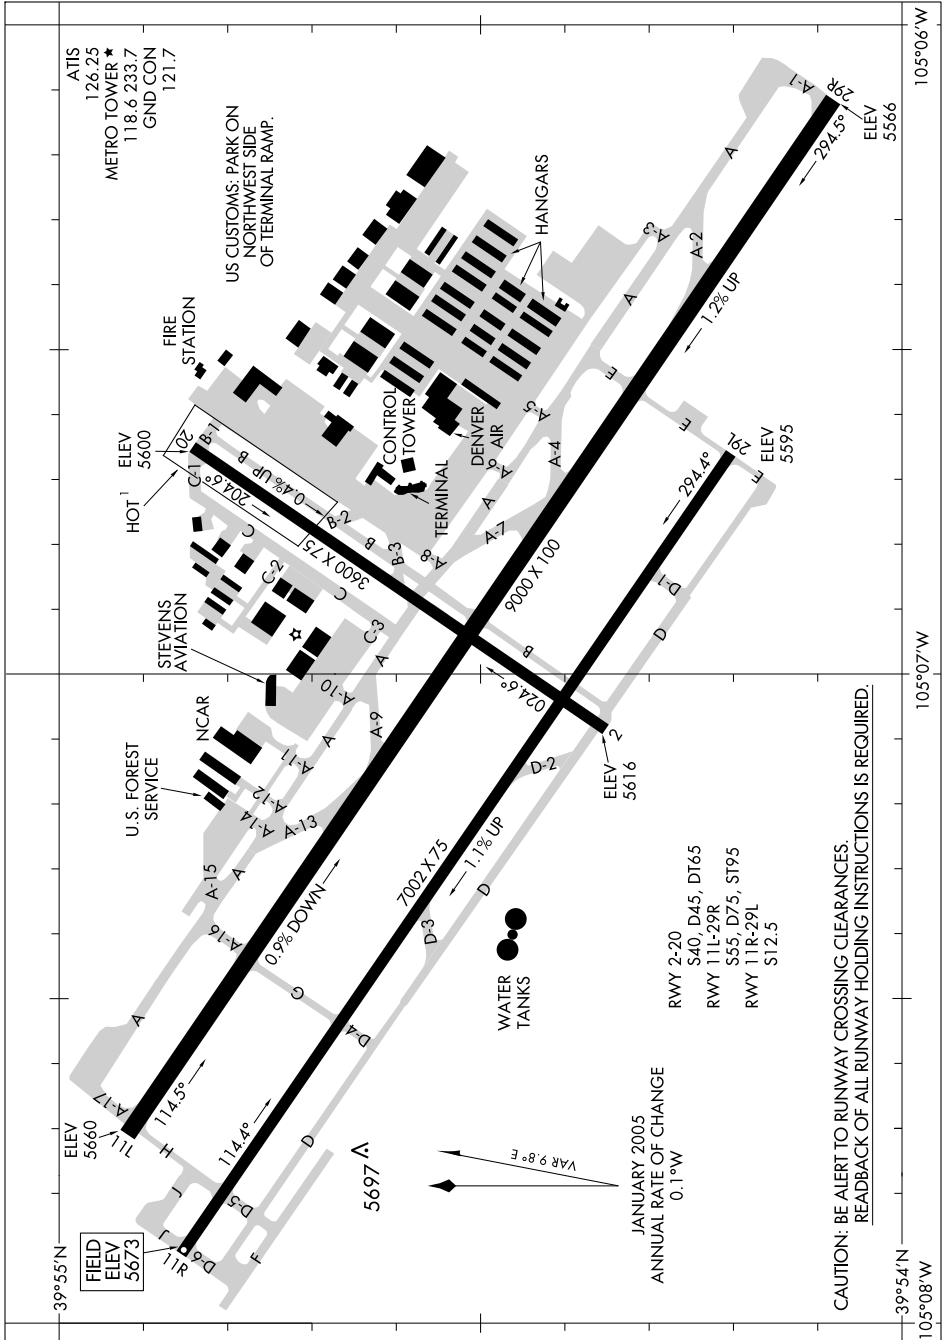

AIRPORT DIAGRAM

DENVER/ROCKY MOUNTAIN METROPOLITAN (BJC)
AL-5612 (FAA) DENVER, COLORADO

SW-1, 11 MAR 2010 to 08 APR 2010

SW-1, 11 MAR 2010 to 08 APR 2010

AIRPORT DIAGRAM

DENVER, COLORADO
DENVER/ROCKY MOUNTAIN METROPOLITAN (BJC)

CAUTION: BE ALERT TO RUNWAY CROSSING CLEARANCES.
REARBACK OF ALL RUNWAY HOLDING INSTRUCTIONS IS REQUIRED.