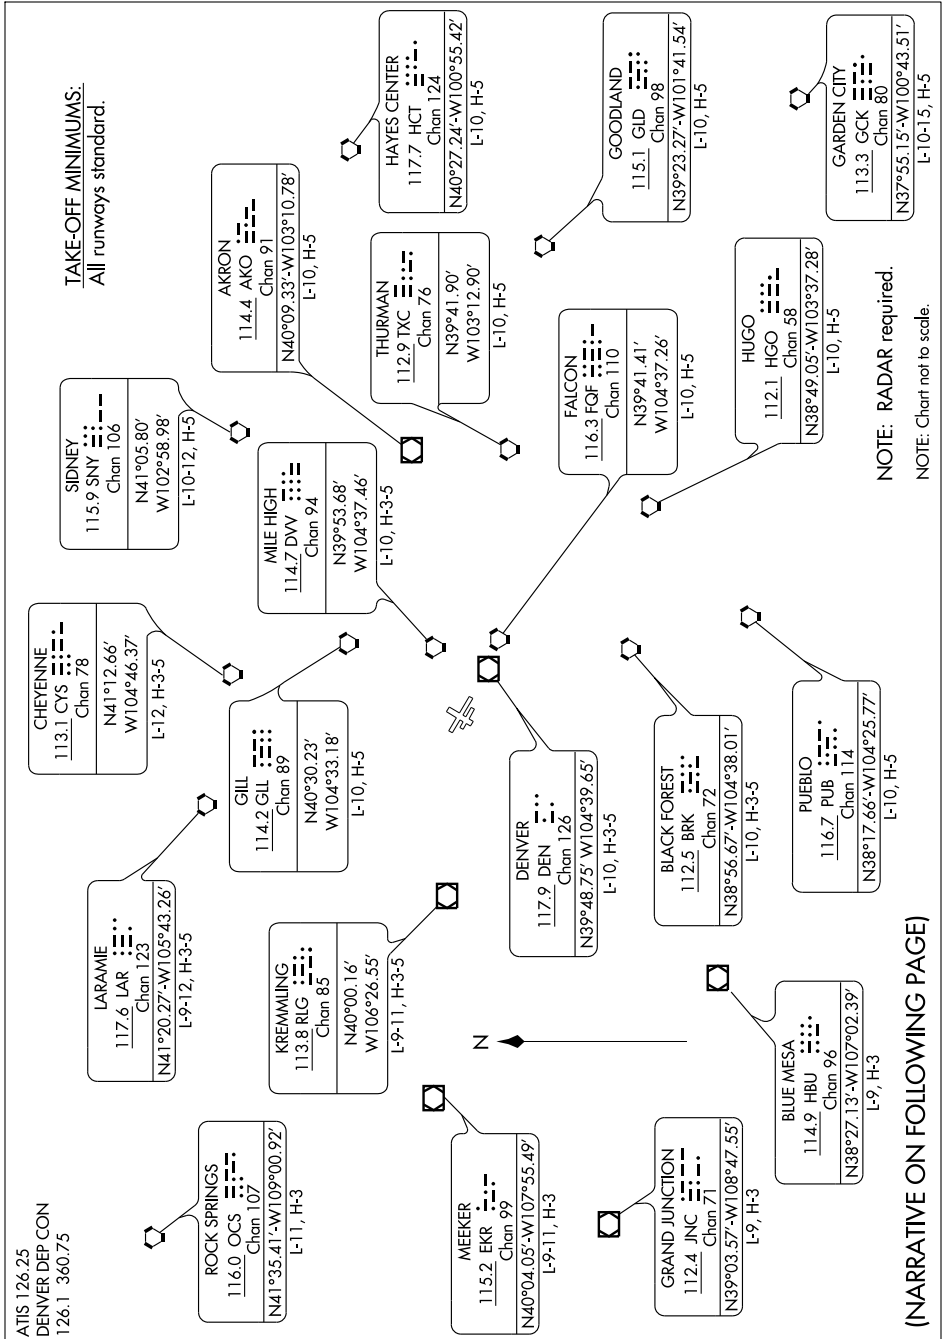

# DENVER FIVE DEPARTURE

SW-1, 19 NOV 2009 to 17 DEC 2009

NOTE: RADAR required.  
NOTE: Chart not to scale.

(NARRATIVE ON FOLLOWING PAGE)

SW-1, 19 NOV 2009 to 17 DEC 2009