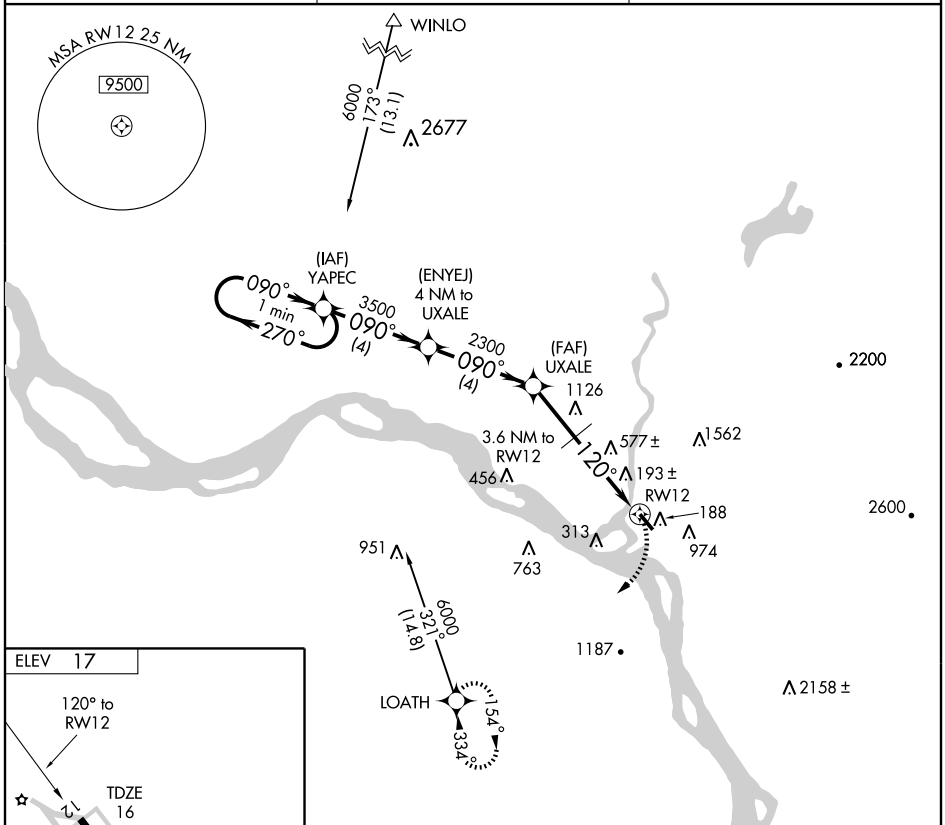

KELSO, WASHINGTON

AL-5638 (FAA)

# GPS RWY 12

SOUTHWEST WASHINGTON RGNL (KLS)

APP CRS <b>120°</b>	Rwy Idg <b>4391</b>
	TDZE <b>16</b>
	Apt Elev <b>17</b>

**NA** Circling not authorized northeast of Rwy 12-30. MISSED APPROACH: Climbing right turn to 6000 direct LOATH WP and hold.

AWOS-3 <b>135.075</b>	SEATTLE CENTER <b>124.2 317.6</b>	UNICOM <b>122.8 (CTAF)</b>
--------------------------	--------------------------------------	-------------------------------

NW-1, 19 NOV 2009 to 17 DEC 2009

NW-1, 19 NOV 2009 to 17 DEC 2009

CATEGORY	A	B	C	D
S-12	960-1¼	944 (1000-1¼)	NA	
CIRCLING	960-1¼	943 (1000-1¼)	NA	

KELSO, WASHINGTON  
Orig 09295

46°07'N-122°54'W

SOUTHWEST WASHINGTON RGNL (KLS)  
**GPS RWY 12**