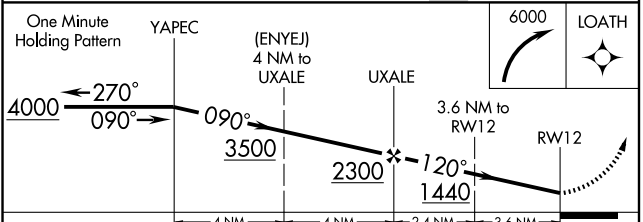

CATEGORY	A	B	C	D
S-12	960-1¼	944 (1000-1¼)	NA	
CIRCLING	960-1¼	943 (1000-1¼)	NA	

KELSO, WASHINGTON
Orig 09295

46°07'N-122°54'W

SOUTHWEST WASHINGTON RGNL (KLS)
GPS RWY 12