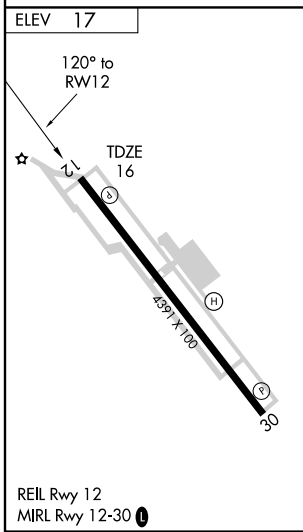

CATEGORY	A	B	C	D
S-12	960-1¼	944 (1000-1¼)	NA	
CIRCLING	960-1¼	943 (1000-1¼)	NA	

KELSO, WASHINGTON
Orig 09295

46°07'N-122°54'W

SOUTHWEST WASHINGTON RGNL (KLS)
GPS RWY 12