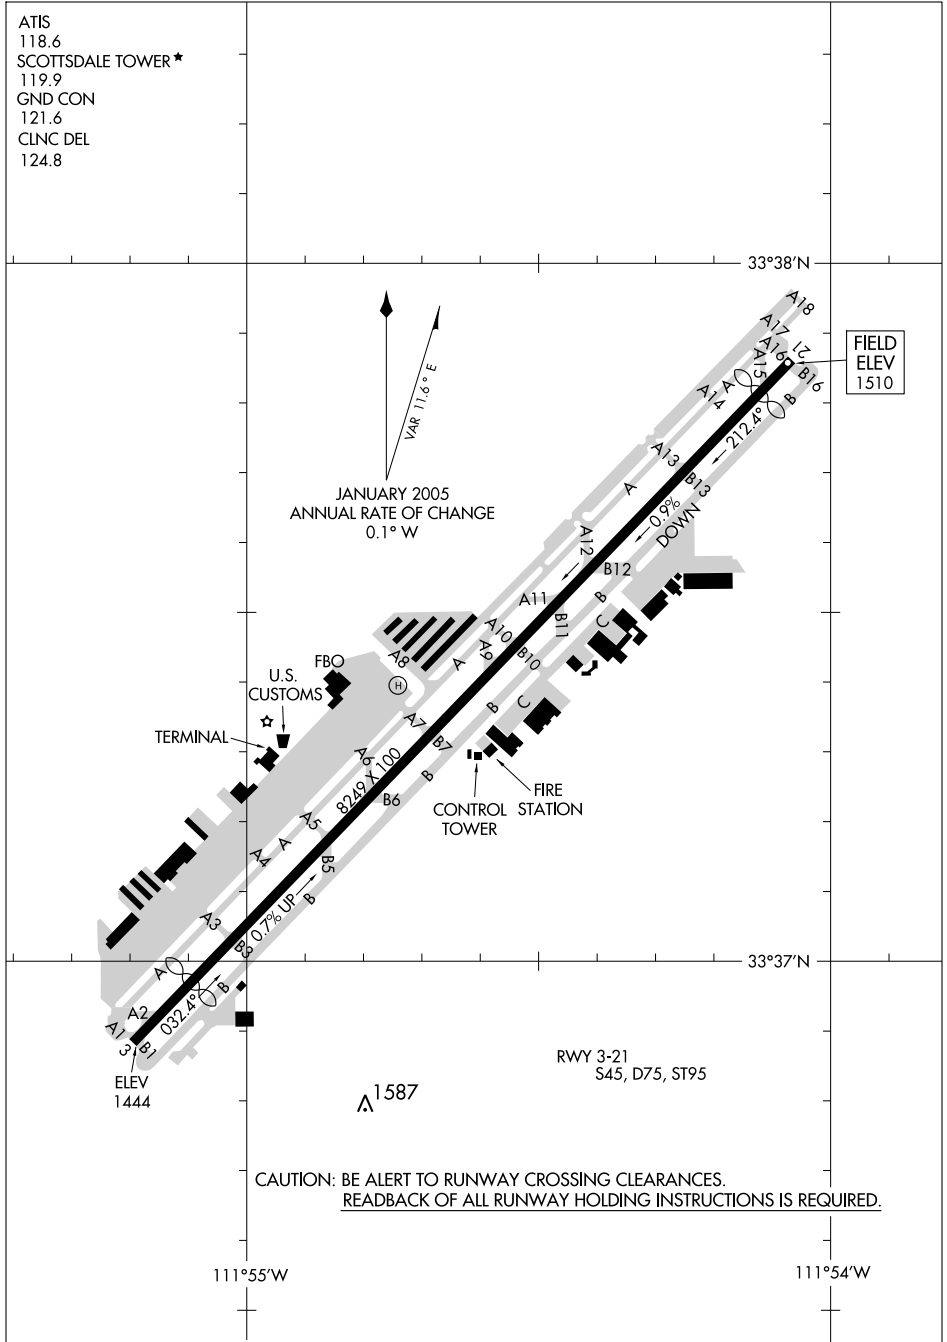

# AIRPORT DIAGRAM

AL-5651 (FAA)

SCOTTSDALE (SDL)  
SCOTTSDALE, ARIZONA

ATIS  
 118.6  
 SCOTTSDALE TOWER ★  
 119.9  
 GND CON  
 121.6  
 CLNC DEL  
 124.8

SW-4, 19 NOV 2009 to 17 DEC 2009

SW-4, 19 NOV 2009 to 17 DEC 2009

# AIRPORT DIAGRAM

SCOTTSDALE, ARIZONA  
SCOTTSDALE (SDL)