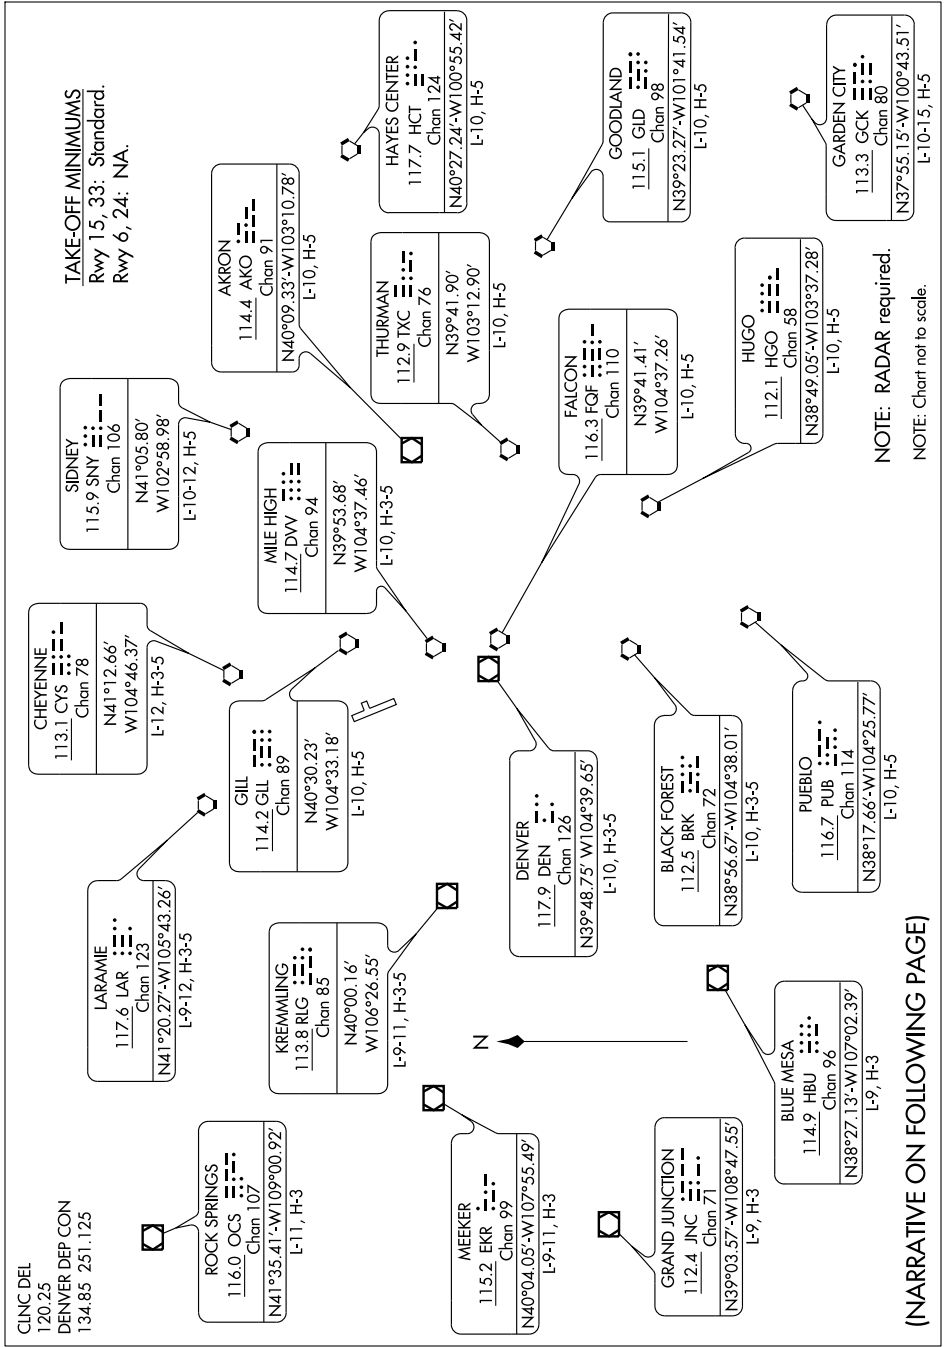

DENVER FIVE DEPARTURE

SL-5677 (FAA)

FORT COLLINS-LOVELAND MUNI (F'NL)
FORT COLLINS (LOVELAND), COLORADO

TAKE-OFF MINIMUMS
Rwy 15, 33: Standard.
Rwy 6, 24: NA.

SW-1, 11 MAR 2010 to 08 APR 2010

SW-1, 11 MAR 2010 to 08 APR 2010

(NARRATIVE ON FOLLOWING PAGE)