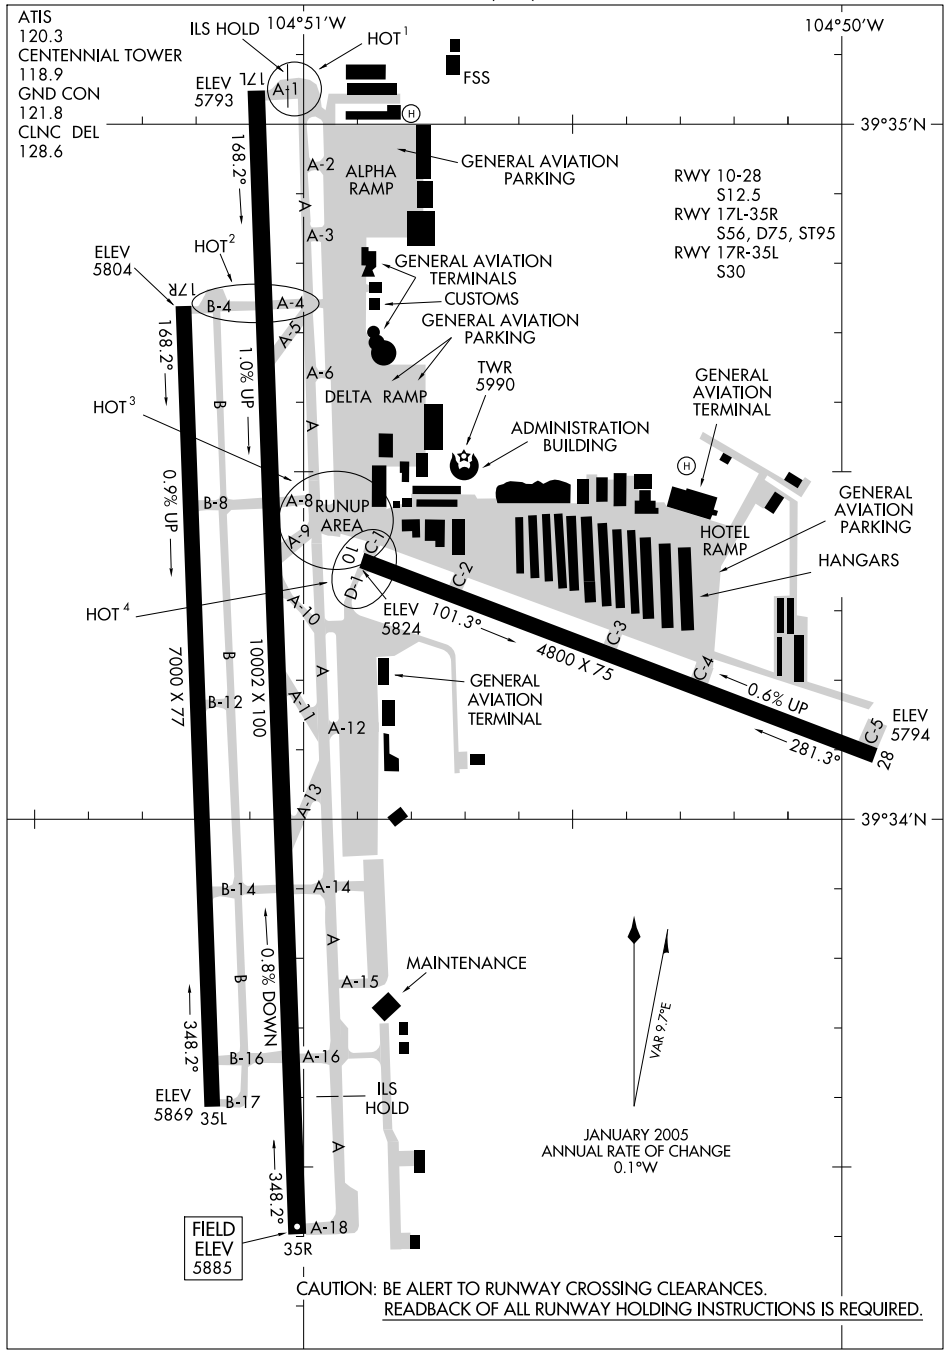

# AIRPORT DIAGRAM

AL-5715 (FAA)

DENVER/CENTENNIAL (APA)  
DENVER, COLORADO

SW-1, 19 NOV 2009 to 17 DEC 2009

SW-1, 19 NOV 2009 to 17 DEC 2009

CAUTION: BE ALERT TO RUNWAY CROSSING CLEARANCES.  
READBACK OF ALL RUNWAY HOLDING INSTRUCTIONS IS REQUIRED.

# AIRPORT DIAGRAM

DENVER, COLORADO  
DENVER/CENTENNIAL (APA)