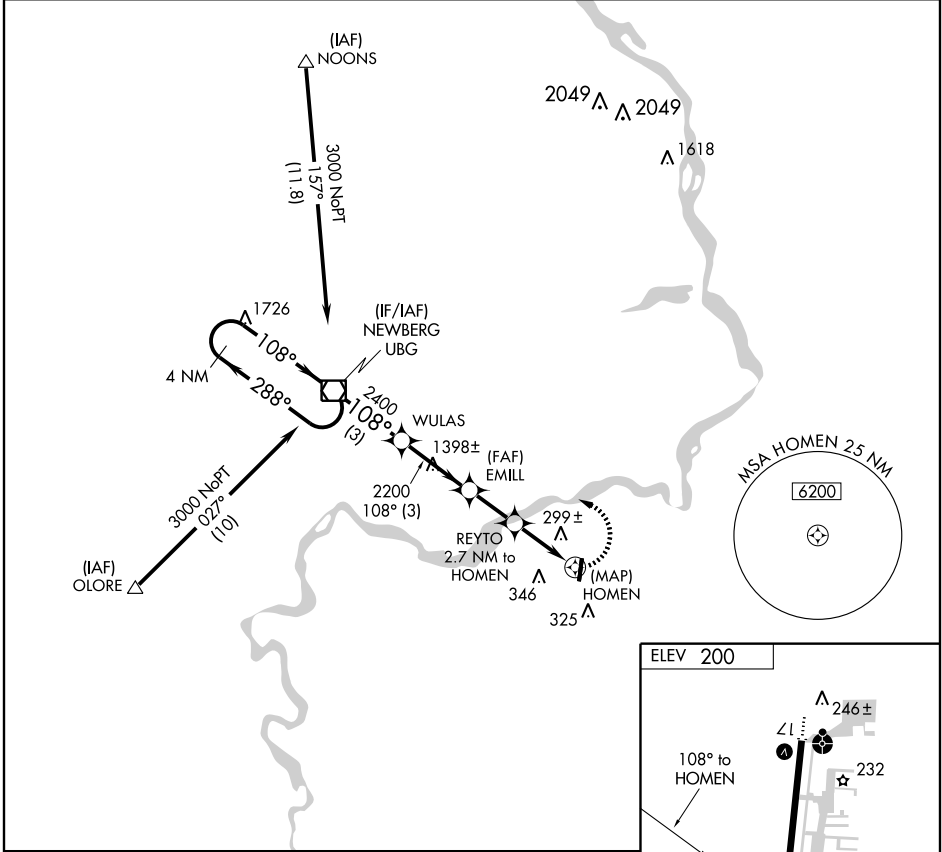

RNAV (GPS)-B
AURORA STATE (UAO)

APP CRS 108°	Rwy Idg TDZE Apt Elev	N/A N/A 200
------------------------	-----------------------------	--

▽ DME/DME RNP- 0.3 NA. MISSED APPROACH: Climbing left turn to 3500 direct UBG VOR/DME and hold.

ASOS 118.525	PORTLAND APP CON 126.0 284.6	CLNC DEL 119.95	UNICOM 122.7 (CTAF) ①
------------------------	--	---------------------------	---------------------------------

NW-1, 19 NOV 2009 to 17 DEC 2009

NW-1, 19 NOV 2009 to 17 DEC 2009