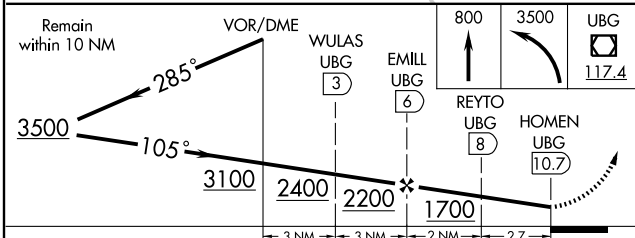

CATEGORY	A	B	C	D
CIRCLING	640-1 440 (500-1)	660-1 460 (500-1)	660-1½ 460 (500-1½)	760-2 560 (600-2)