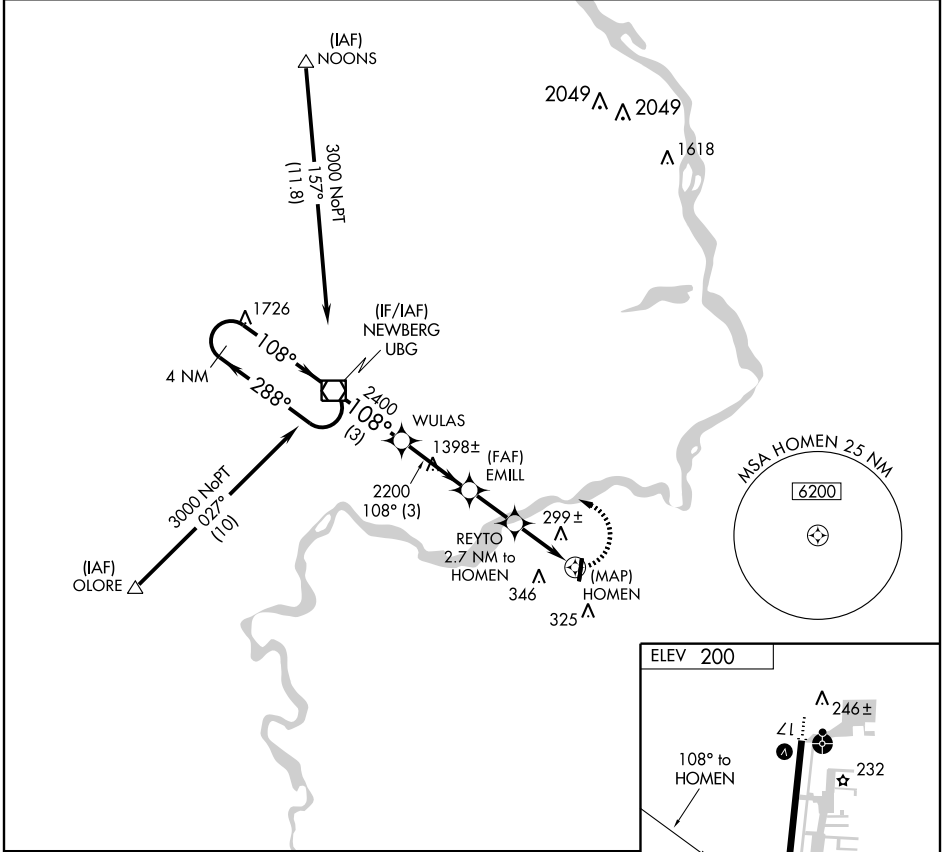

RNAV (GPS)-B
AURORA STATE (UAO)

APP CRS 108°	Rwy Idg TDZE Apt Elev	N/A N/A 200
------------------------	-----------------------------	--

▽ DME/DME RNP- 0.3 NA. MISSED APPROACH: Climbing left turn to 3500 direct UBG VOR/DME and hold.

ASOS 118.525	PORTLAND APP CON 126.0 284.6	CLNC DEL 119.95	UNICOM 122.7 (CTAF) 0
------------------------	--	---------------------------	---------------------------------

NW-1, 11 MAR 2010 to 08 APR 2010

NW-1, 11 MAR 2010 to 08 APR 2010