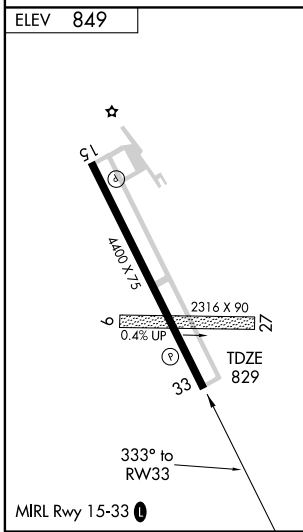

RNAV (GPS) RWY 33

MONTICELLO RGNL (MXO)

APP CRS 333°	Rwy Idg 4400
	TDZE 829
	Apt Elev 849

NA GPS or RNP -0.3 required. DME/DME RNP -0.3 NA. MISSED APPROACH: Climb to 3000 via 333° course to OREVY WP and hold.

AWOS-3 119.275	CEDAR RAPIDS APP CON ★ 134.05 266.8	UNICOM 122.8 (CTAF) 0

CATEGORY	A	B	C	D
LNNAV MDA	1340-1	511 (500-1)	1340-1½ 511 (500-1½)	NA
CIRCLING	1360-1 511 (600-1)	1380-1 531 (600-1)	1400-1½ 551 (600-1½)	NA

NC-3, 11 MAR 2010 to 08 APR 2010

NC-3, 11 MAR 2010 to 08 APR 2010