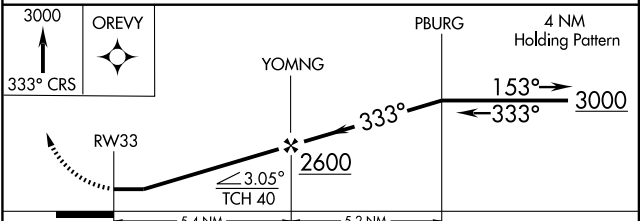

RNAV (GPS) RWY 33

MONTICELLO RGNL (MXO)

APP CRS 333°	Rwy Idg 4400
	TDZE 829
	Apt Elev 849

NA GPS or RNP -0.3 required. DME/DME RNP -0.3 NA. MISSED APPROACH: Climb to 3000 via 333° course to OREVY WP and hold.

AWOS-3 119.275	CEDAR RAPIDS APP CON ★ 134.05 266.8	UNICOM 122.8 (CTAF) 0

CATEGORY	A	B	C	D
LNNAV MDA	1340-1	511 (500-1)	1340-1½ 511 (500-1½)	NA
CIRCLING	1360-1 511 (600-1)	1380-1 531 (600-1)	1400-1½ 551 (600-1½)	NA

NC-3, 11 MAR 2010 to 08 APR 2010

NC-3, 11 MAR 2010 to 08 APR 2010