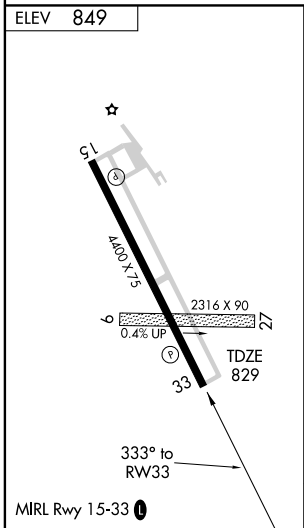

RNAV (GPS) RWY 33

MONTICELLO RGNL (MXO)

APP CRS 333°	Rwy Idg 4400
	TDZE 829
	Apt Elev 849

NA GPS or RNP -0.3 required. DME/DME RNP -0.3 NA. MISSED APPROACH: Climb to 3000 via 333° course to OREVY WP and hold.

AWOS-3 119.275	CEDAR RAPIDS APP CON ★ 134.05 266.8	UNICOM 122.8 (CTAF) 0

CATEGORY	A	B	C	D
RNAV MDA	1340-1	511 (500-1)	1340-1½ 511 (500-1½)	NA
CIRCLING	1360-1 511 (600-1)	1380-1 531 (600-1)	1400-1½ 551 (600-1½)	NA

NC-3, 19 NOV 2009 to 17 DEC 2009

NC-3, 19 NOV 2009 to 17 DEC 2009