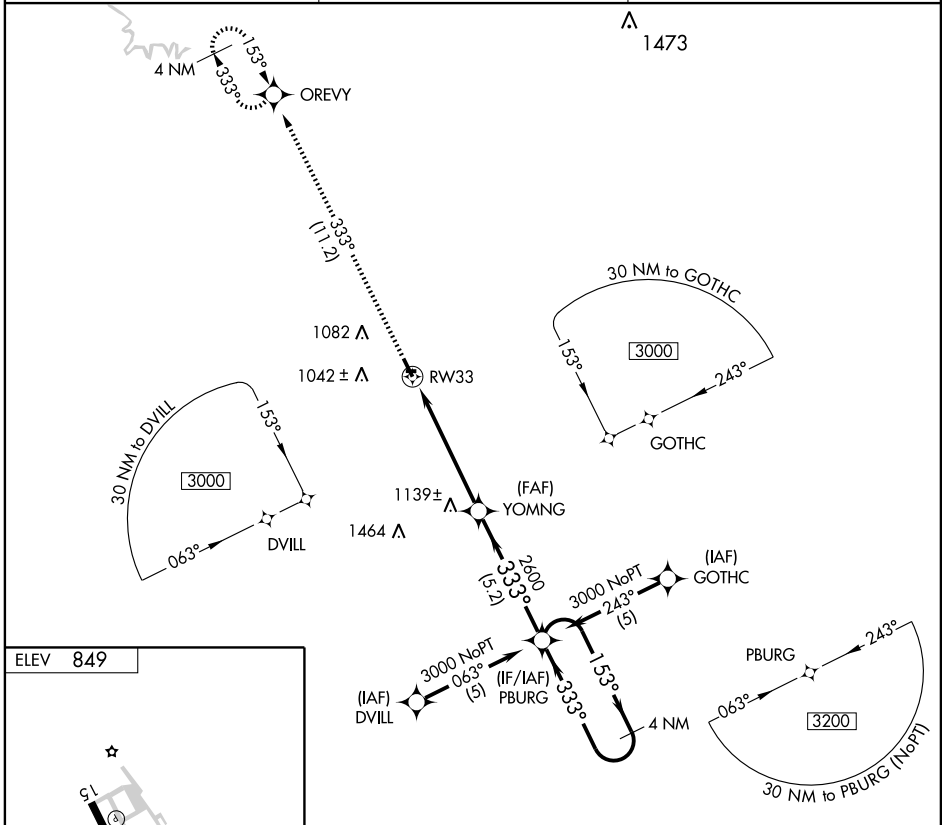

# RNAV (GPS) RWY 33

MONTICELLO RGNL (MXO)

APP CRS <b>333°</b>	Rwy Idg <b>4400</b>
	TDZE <b>829</b>
	Apt Elev <b>849</b>

**NA** GPS or RNP -0.3 required. DME/DME RNP -0.3 NA. MISSED APPROACH: Climb to 3000 via 333° course to OREVY WP and hold.

AWOS-3 <b>119.275</b>	CEDAR RAPIDS APP CON ★ <b>134.05 266.8</b>	UNICOM <b>122.8 (CTAF) 0</b>
--------------------------	---	---------------------------------

CATEGORY	A	B	C	D
LNNAV MDA	1340-1	511 (500-1)	1340-1½ 511 (500-1½)	NA
CIRCLING	1360-1 511 (600-1)	1380-1 531 (600-1)	1400-1½ 551 (600-1½)	NA

NC-3, 11 MAR 2010 to 08 APR 2010

NC-3, 11 MAR 2010 to 08 APR 2010