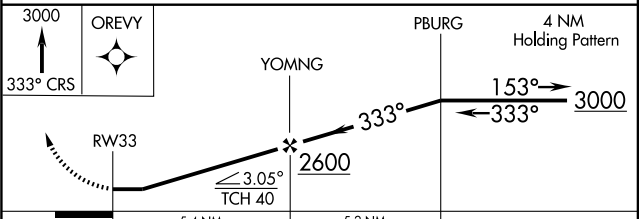

RNAV (GPS) RWY 33

MONTICELLO RGNL (MXO)

APP CRS 333°	Rwy Idg 4400
	TDZE 829
	Apt Elev 849

NA GPS or RNP -0.3 required. DME/DME RNP -0.3 NA. MISSED APPROACH: Climb to 3000 via 333° course to OREVY WP and hold.

AWOS-3 119.275	CEDAR RAPIDS APP CON ★ 134.05 266.8	UNICOM 122.8 (CTAF) 0

CATEGORY	A	B	C	D
RNAV MDA	1340-1	511 (500-1)	1340-1½ 511 (500-1½)	NA
CIRCLING	1360-1 511 (600-1)	1380-1 531 (600-1)	1400-1½ 551 (600-1½)	NA

NC-3, 19 NOV 2009 to 17 DEC 2009

NC-3, 19 NOV 2009 to 17 DEC 2009