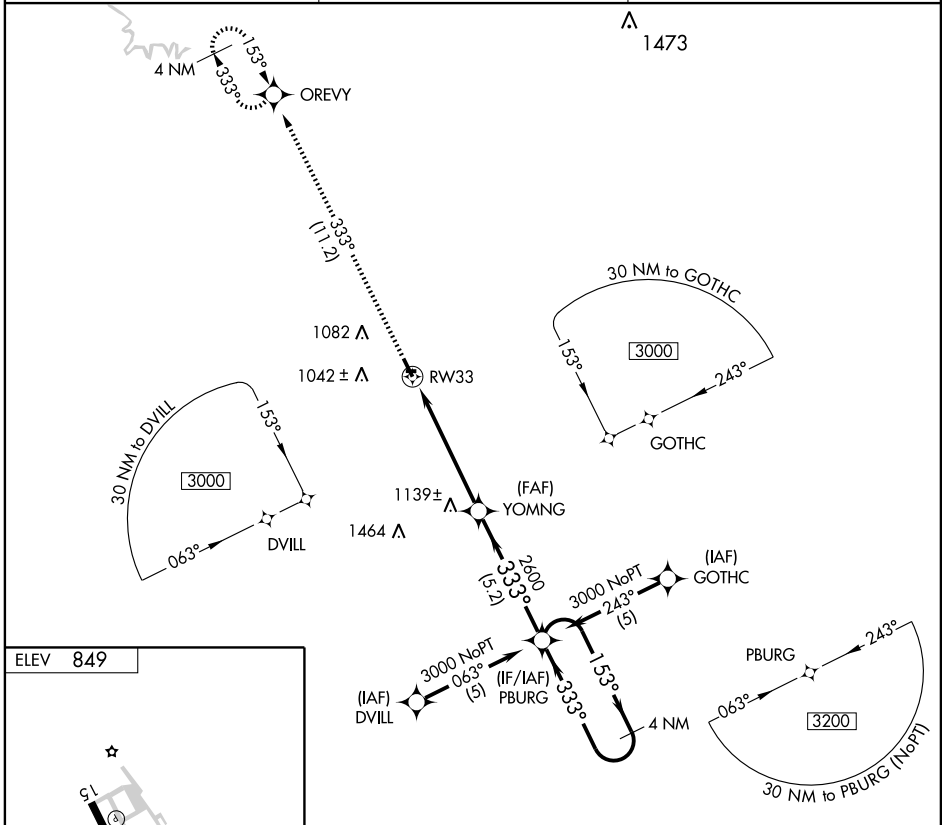

RNAV (GPS) RWY 33

MONTICELLO RGNL (MXO)

APP CRS 333°	Rwy Idg 4400
	TDZE 829
	Apt Elev 849

NA GPS or RNP -0.3 required. DME/DME RNP -0.3 NA. MISSED APPROACH: Climb to 3000 via 333° course to OREVY WP and hold.

AWOS-3 119.275	CEDAR RAPIDS APP CON ★ 134.05 266.8	UNICOM 122.8 (CTAF) 0
--------------------------	---	--

CATEGORY	A	B	C	D
RNAV MDA	1340-1	511 (500-1)	1340-1½ 511 (500-1½)	NA
CIRCLING	1360-1 511 (600-1)	1380-1 531 (600-1)	1400-1½ 551 (600-1½)	NA

NC-3, 19 NOV 2009 to 17 DEC 2009

NC-3, 19 NOV 2009 to 17 DEC 2009