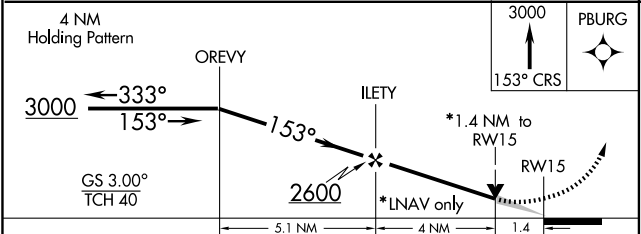

CATEGORY	A	B	C	D
GLS PA DA	NA			
LNAV/VNAV DA	1300-1¾	473 (500-1¾)		NA
LNAV MDA	1320-1	493 (500-1)	1320-1¼ 493 (500-1¼)	NA
CIRCLING	1360-1¾ 511 (600-1¾)	1380-1¾ 531 (600-1¾)	1400-1¾ 551 (600-1¾)	NA