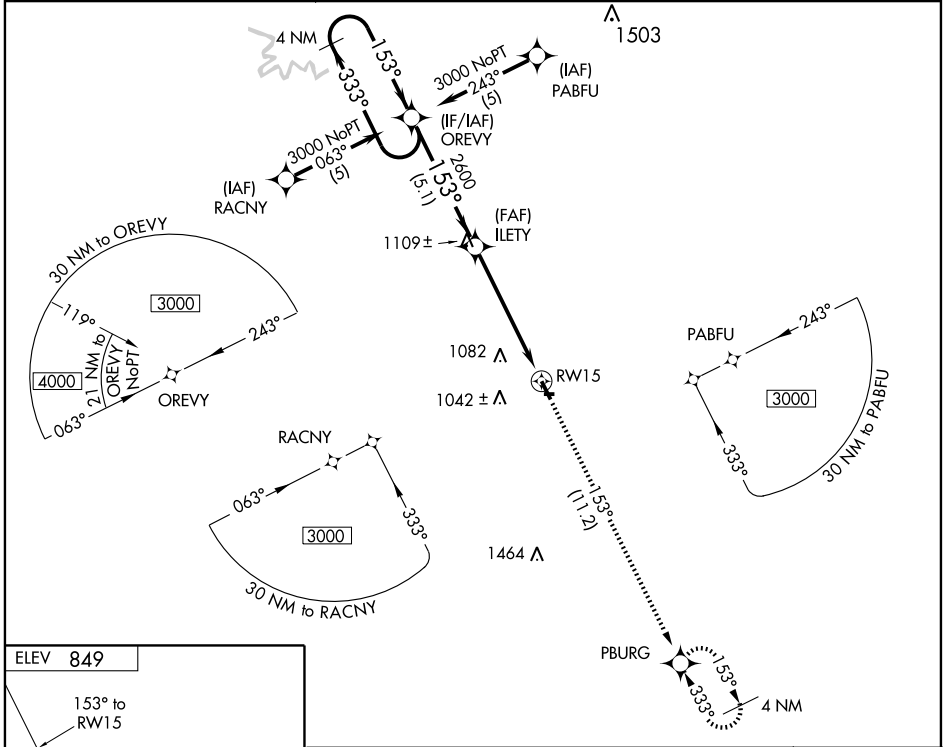

RNAV (GPS) RWY 15

MONTICELLO RGNL (MXO)

APP CRS 153°	Rwy Idg 4400
	TDZE 827
	Apt Elev 849

NA GPS or RNP -0.3 required. DME/DME RNP -0.3 NA. Baro-VNAV NA below -16°C (4°F)

MISSED APPROACH: Climb to 3000 via 153° course to PBURG WP and hold.

AWOS-3 119.275	CEDAR RAPIDS APP CON ★ 134.05 266.8	UNICOM 122.8 (CTAF) 1
--------------------------	---	--

NC-3, 19 NOV 2009 to 17 DEC 2009

NC-3, 19 NOV 2009 to 17 DEC 2009

CATEGORY	A	B	C	D
GLS PA DA	NA			
LNAV/VNAV DA	1300-1¾	473 (500-1¾)		NA
LNAV MDA	1320-1	493 (500-1)	1320-1¼ 493 (500-1¼)	NA
CIRCLING	1360-1¾ 511 (600-1¾)	1380-1¾ 531 (600-1¾)	1400-1¾ 551 (600-1¾)	NA