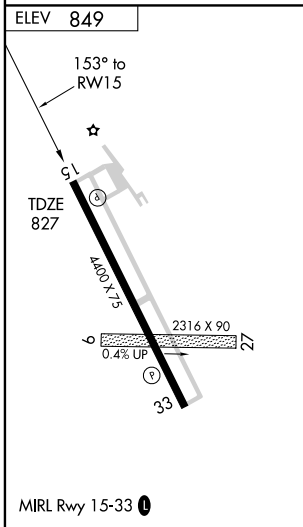

CATEGORY	A	B	C	D
GLS PA DA	NA			
LNAV/VNAV DA	1300-1¾	473 (500-1¾)		NA
LNAV MDA	1320-1	493 (500-1)	1320-1¼ 493 (500-1¼)	NA
CIRCLING	1360-1¾ 511 (600-1¾)	1380-1¾ 531 (600-1¾)	1400-1¾ 551 (600-1¾)	NA