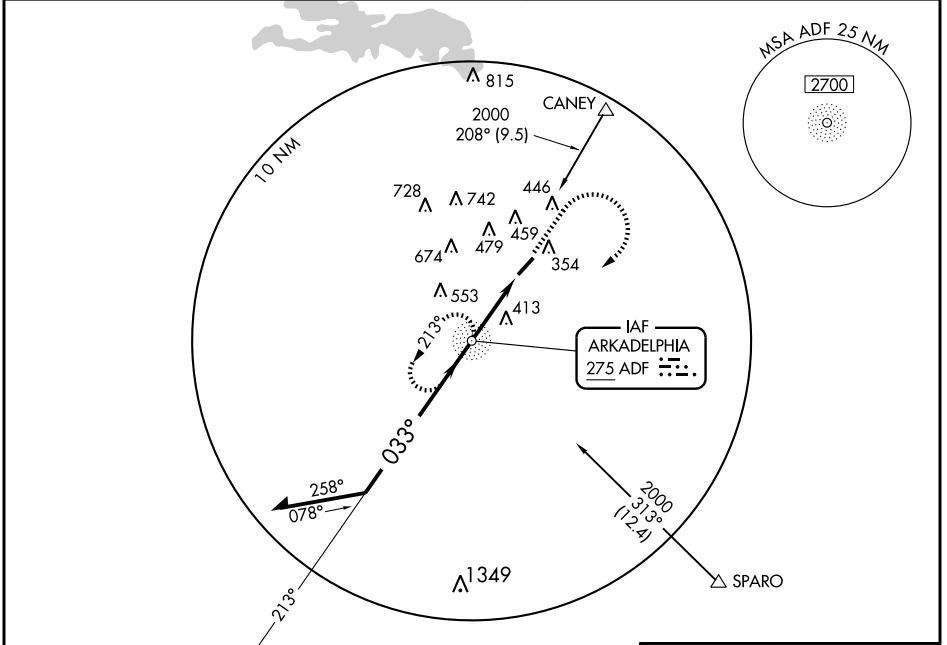

ARKADELPHIA, ARKANSAS

AL-5756 (FAA)

NDB RWY 4

ARKADELPHIA/ DEXTER B. FLORENCE MEMORIAL FIELD (M89)

NDB ADF 275	APP CRS 033°	Rwy Idg 5002
		TDZE 182
		Apt Elev 182

▲ Use Hot Springs altimeter setting; if not received, use Little Rock altimeter setting and increase all MDAs 20 feet.

▲ NA MISSED APPROACH: Climb to 1400 then climbing right turn to 2000 direct ADF NDB and hold.

ASOS 118.175	MEMPHIS CENTER 128.475 377.15	UNICOM 122.7 (CTAF) 0
------------------------	---	---------------------------------

SC-1, 11 MAR 2010 to 08 APR 2010

SC-1, 11 MAR 2010 to 08 APR 2010

CATEGORY	A	B	C	D
S-4	880-1 698 (700-1)		880-2 698 (700-2)	NA
CIRCLING	880-1 698 (700-1)		880-2 698 (700-2)	NA

MIRL Rwy 4-22 0					
FAF to MAP 2.9 NM					
Knots	60	90	120	150	180
Min:Sec	2:54	1:56	1:27	1:10	0:58

ARKADELPHIA, ARKANSAS
Amdt 7 08269

ARKADELPHIA/ DEXTER B. FLORENCE MEMORIAL FIELD (M89)
34°06'N-93°04'W

NDB RWY 4