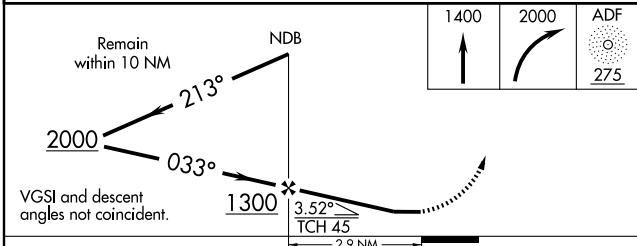

ARKADELPHIA, ARKANSAS

AL-5756 (FAA)

NDB RWY 4

ARKADELPHIA/ DEXTER B. FLORENCE MEMORIAL FIELD (M89)

NDB ADF 275	APP CRS 033°	Rwy Idg 5002
		TDZE 182
		Apt Elev 182

▲ Use Hot Springs altimeter setting; if not received, use Little Rock altimeter setting and increase all MDAs 20 feet.

▲ NA MISSED APPROACH: Climb to 1400 then climbing right turn to 2000 direct ADF NDB and hold.

ASOS 118.175	MEMPHIS CENTER 128.475 377.15	UNICOM 122.7 (CTAF) 0
------------------------	---	---------------------------------

SC-1, 11 MAR 2010 to 08 APR 2010

SC-1, 11 MAR 2010 to 08 APR 2010

CATEGORY	A	B	C	D
S-4	880-1 698 (700-1)		880-2 698 (700-2)	NA
CIRCLING	880-1 698 (700-1)		880-2 698 (700-2)	NA

MIRL Rwy 4-22 0					
FAF to MAP 2.9 NM					
Knots	60	90	120	150	180
Min:Sec	2:54	1:56	1:27	1:10	0:58