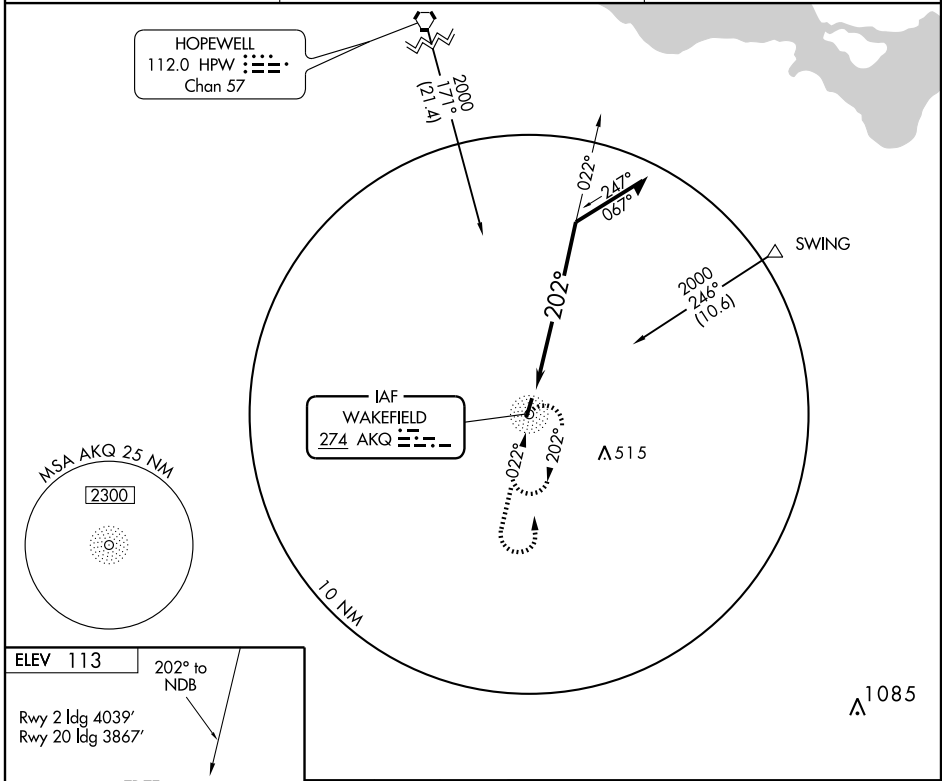

WAKEFIELD, VIRGINIA

AL-5781 (FAA)

NDB AKQ 274	APP CRS 202°	Rwy ldg TDZE Apt Elev	3867 113 113
-----------------------	------------------------	-----------------------------	---

NDB RWY 20

WAKEFIELD MUNI (AKQ)

▼
▲ NA

MISSED APPROACH: Climb to 1500 then climbing left turn to 2000 direct AKQ NDB and hold.

ASOS 128.325	NORFOLK APP CON 127.9 269.42	UNICOM 122.8 (CTAF)
------------------------	--	-------------------------------

CATEGORY	A	B	C	D
S-20	840-1	727 (800-1)	840-2 727 (800-2)	840-2¼ 727 (800-2¼)
CIRCLING	840-1	727 (800-1)	840-2 727 (800-2)	840-2¼ 727 (800-2¼)

WAKEFIELD, VIRGINIA
Amdt 4C 08157

36°59'N-77°00'W

WAKEFIELD MUNI (AKQ) NDB RWY 20

NE-3, 11 MAR 2010 to 08 APR 2010

NE-3, 11 MAR 2010 to 08 APR 2010