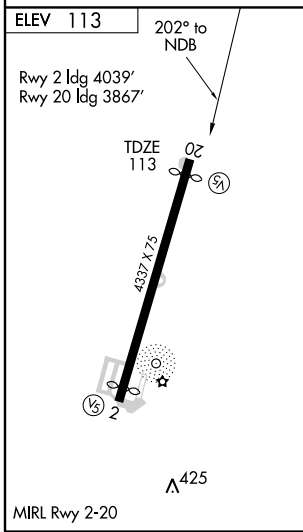

WAKEFIELD, VIRGINIA

AL-5781 (FAA)

NDB AKQ 274	APP CRS 202°	Rwy ldg TDZE Apt Elev	3867 113 113
-----------------------	------------------------	-----------------------------	---

NDB RWY 20

WAKEFIELD MUNI (AKQ)

▼
▲ NA

MISSED APPROACH: Climb to 1500 then climbing left turn to 2000 direct AKQ NDB and hold.

ASOS 128.325	NORFOLK APP CON 127.9 269.42	UNICOM 122.8 (CTAF)
------------------------	--	-------------------------------

CATEGORY	A	B	C	D
S-20	840-1	727 (800-1)	840-2 727 (800-2)	840-2¼ 727 (800-2¼)
CIRCLING	840-1	727 (800-1)	840-2 727 (800-2)	840-2¼ 727 (800-2¼)

WAKEFIELD, VIRGINIA
Amdt 4C 08157

36°59'N-77°00'W

WAKEFIELD MUNI (AKQ) NDB RWY 20