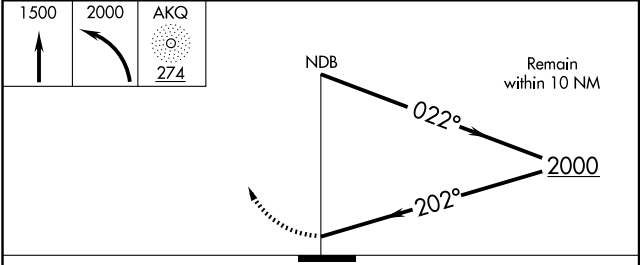

▼
▲ NA

MISSED APPROACH: Climb to 1500 then climbing left turn to 2000 direct AKQ NDB and hold.

ASOS 128.325	NORFOLK APP CON 127.9 269.42	UNICOM 122.8 (CTAF)
------------------------	--	-------------------------------

CATEGORY	A	B	C	D
S-20	840-1	727 (800-1)	840-2 727 (800-2)	840-2¼ 727 (800-2¼)
CIRCLING	840-1	727 (800-1)	840-2 727 (800-2)	840-2¼ 727 (800-2¼)

WAKEFIELD, VIRGINIA
Amdt 4C 08157

36°59'N-77°00'W

WAKEFIELD MUNI (AKQ) NDB RWY 20