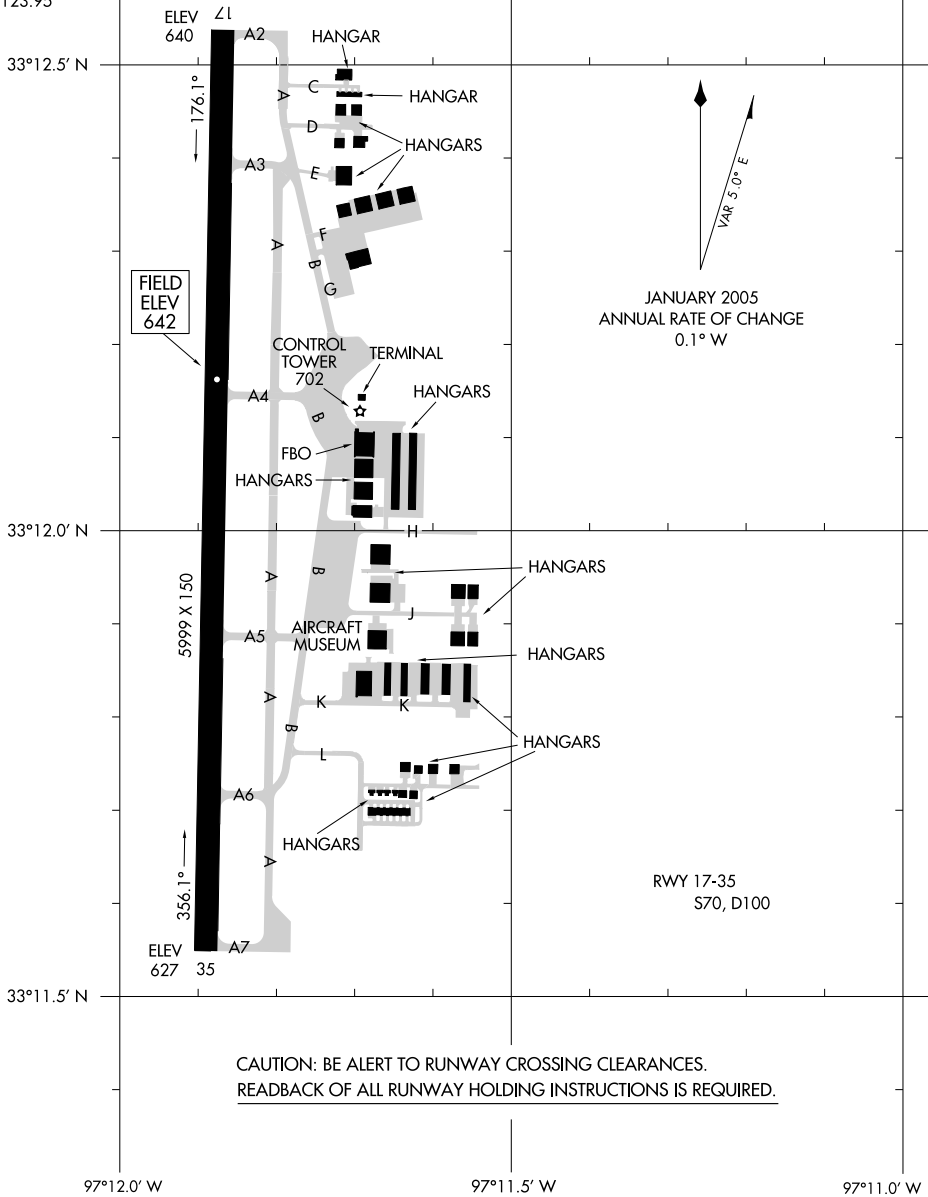

AIRPORT DIAGRAM

AL-5866 (FAA)

DENTON MUNI (D'TO)
DENTON, TEXAS

ASOS
119.325
DENTON TOWER ★
119.95
GND CON
123.95
CLNC DEL
123.95

SC-2, 19 NOV 2009 to 17 DEC 2009

SC-2, 19 NOV 2009 to 17 DEC 2009

AIRPORT DIAGRAM

DENTON, TEXAS
DENTON MUNI (D'TO)