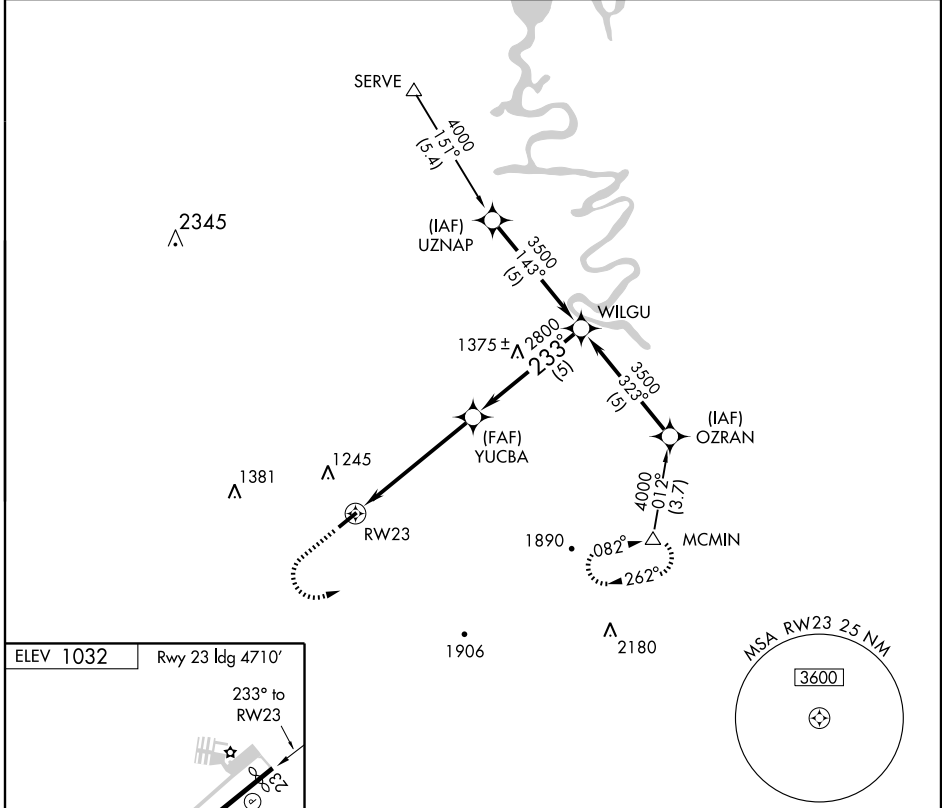

MC MINNVILLE, TENNESSEE

AL-5869 (FAA)

GPS RWY 23

MC MINNVILLE/ WARREN COUNTY MEMORIAL (RNC)

APP CRS 233°	Rwy Idg 4710
	TDZE 1026
	Apt Elev 1032

	MISSED APPROACH: Climb to 2000 then climbing left turn to 5000 direct MCMIN WP and hold.
--	--

AWOS-3 135.525	MEMPHIS CENTER 126.75 353.5	GCO 121.725	UNICOM 122.8 (CTAF)
--------------------------	---------------------------------------	-----------------------	-------------------------------

SE-1, 11 MAR 2010 to 08 APR 2010

SE-1, 11 MAR 2010 to 08 APR 2010

CATEGORY	A	B	C	D
S-23	1440-1	414 (500-1)	1440-1¼	414 (500-1¼)
CIRCLING	1520-1	488 (500-1)	1600-1½ 568 (600-1½)	1660-2 628 (700-2)

MC MINNVILLE, TENNESSEE
Orig 07354

MC MINNVILLE/ WARREN COUNTY MEMORIAL (RNC)
35°42'N-85°51'W

GPS RWY 23