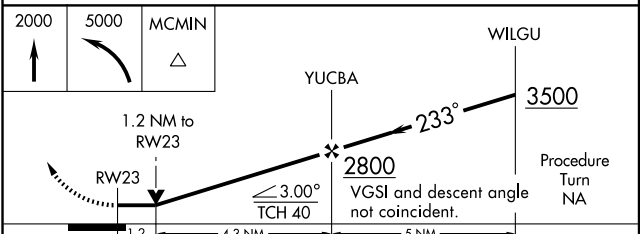

MC MINNVILLE, TENNESSEE

AL-5869 (FAA)

GPS RWY 23

MC MINNVILLE/ WARREN COUNTY MEMORIAL (RNC)

APP CRS 233°	Rwy Idg 4710
	TDZE 1026
	Apt Elev 1032

	MISSED APPROACH: Climb to 2000 then climbing left turn to 5000 direct MCMIN WP and hold.
--	--

SE-1, 11 MAR 2010 to 08 APR 2010

CATEGORY	A	B	C	D
S-23	1440-1	414 (500-1)	1440-1¼	414 (500-1¼)
CIRCLING	1520-1	488 (500-1)	1600-1½ 568 (600-1½)	1660-2 628 (700-2)

MC MINNVILLE, TENNESSEE
Orig 07354

MC MINNVILLE/ WARREN COUNTY MEMORIAL (RNC)
35°42'N-85°51'W