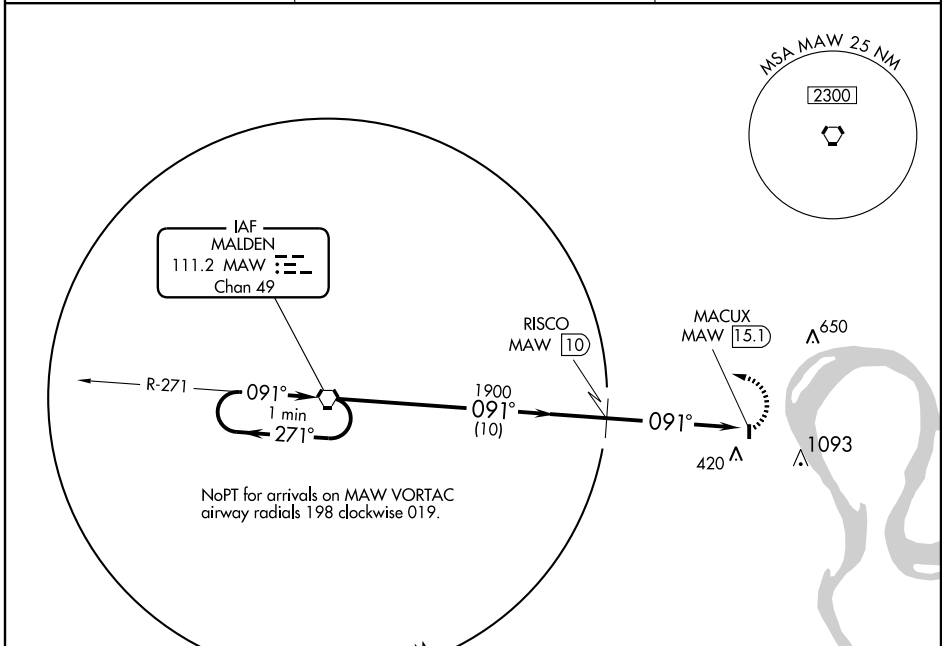

NEW MADRID, MISSOURI

AL-5903 (FAA)

VOR/DME-A

NEW MADRID/COUNTY MEMORIAL (EIW)

VORTAC MAW 111.2 Chan 49	APP CRS 091°	Rwy Idg TDZE Apt Elev N/A N/A 296
--	------------------------	---

⚠ Circling to Rwy 36 NA at night. Use Dyersburg altimeter setting; when not received use Cairo altimeter setting and increase all MDA 20 feet.

⚠ NA MISSED APPROACH: Climbing left turn to 2300 direct MAW VORTAC and hold.

DYERSBURG AWOS-3 135.625	MEMPHIS CENTER 133.65 292.15	UNICOM 122.8 (CTAF) 0
------------------------------------	--	---------------------------------

NC-3, 19 NOV 2009 to 17 DEC 2009

NC-3, 19 NOV 2009 to 17 DEC 2009

CATEGORY	A	B	C	D
CIRCLING	1200-1¼	904 (1000-1¼)	NA	

NEW MADRID, MISSOURI
Amdt 4 09239

NEW MADRID/COUNTY MEMORIAL (EIW)

36°32'N-89°36'W

VOR/DME-A