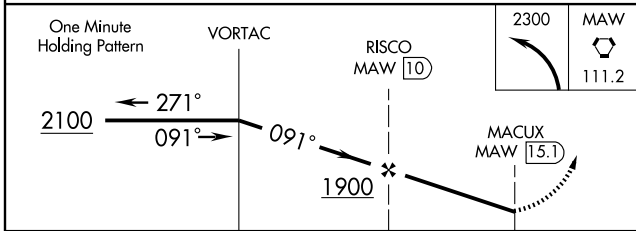

CATEGORY	A	B	C	D
CIRCLING	1200-1¼	904 (1000-1¼)	NA