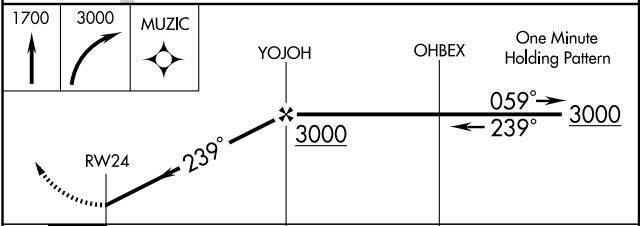

GPS RWY 24
CINCINNATI-BLUE ASH (ISZ)

APP CRS 239°	Rwy Idg TDZE Apt Elev	3500 851 856
------------------------	-----------------------------	---

<p>▲ NA</p>		<p>MISSED APPROACH: Climb to 1700, then climbing right turn to 3000 direct MUZIC WP and hold.</p>	
AWOS-3 118.475	CINCINNATI APP CON 121.0 257.725	CLNC DEL 124.9	UNICOM 123.0 (CTAF)

CATEGORY	A	B	C	D
S-24	1480-1	629 (700-1)	1480-1¾ 629 (700-1¾)	NA
CIRCLING	1480-1 624 (700-1)	1520-1 664 (700-1)	1520-1¾ 664 (700-1¾)	NA

EC-2, 19 NOV 2009 to 17 DEC 2009

EC-2, 19 NOV 2009 to 17 DEC 2009