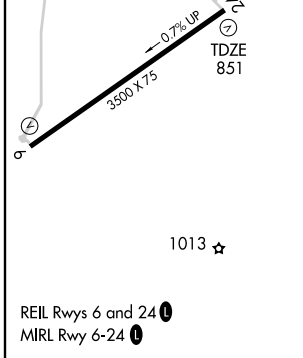

GPS RWY 24
CINCINNATI-BLUE ASH (ISZ)

APP CRS 239°	Rwy Idg TDZE Apt Elev	3500 851 856
------------------------	-----------------------------	---

<p>▲ NA</p>		<p>MISSED APPROACH: Climb to 1700, then climbing right turn to 3000 direct MUZIC WP and hold.</p>	
AWOS-3 118.475	CINCINNATI APP CON 121.0 257.725	CLNC DEL 124.9	UNICOM 123.0 (CTAF) 0

CATEGORY	A	B	C	D
S-24	1480-1	629 (700-1)	1480-1¾ 629 (700-1¾)	NA
CIRCLING	1480-1 624 (700-1)	1520-1 664 (700-1)	1520-1¾ 664 (700-1¾)	NA

EC-2, 11 MAR 2010 to 08 APR 2010

EC-2, 11 MAR 2010 to 08 APR 2010