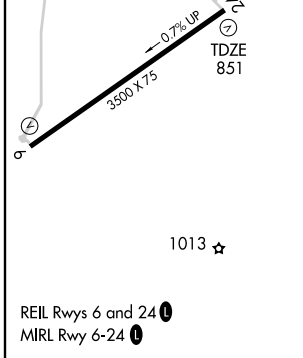

GPS RWY 24
CINCINNATI-BLUE ASH (ISZ)

APP CRS 239°	Rwy Idg TDZE Apt Elev	3500 851 856
------------------------	-----------------------------	---

<p>▲ NA</p>		<p>MISSED APPROACH: Climb to 1700, then climbing right turn to 3000 direct MUZIC WP and hold.</p>	
AWOS-3 118.475	CINCINNATI APP CON 121.0 257.725	CLNC DEL 124.9	UNICOM 123.0 (CTAF)

CATEGORY	A	B	C	D
S-24	1480-1	629 (700-1)	1480-1¾ 629 (700-1¾)	NA
CIRCLING	1480-1 624 (700-1)	1520-1 664 (700-1)	1520-1¾ 664 (700-1¾)	NA

EC-2, 19 NOV 2009 to 17 DEC 2009

EC-2, 19 NOV 2009 to 17 DEC 2009