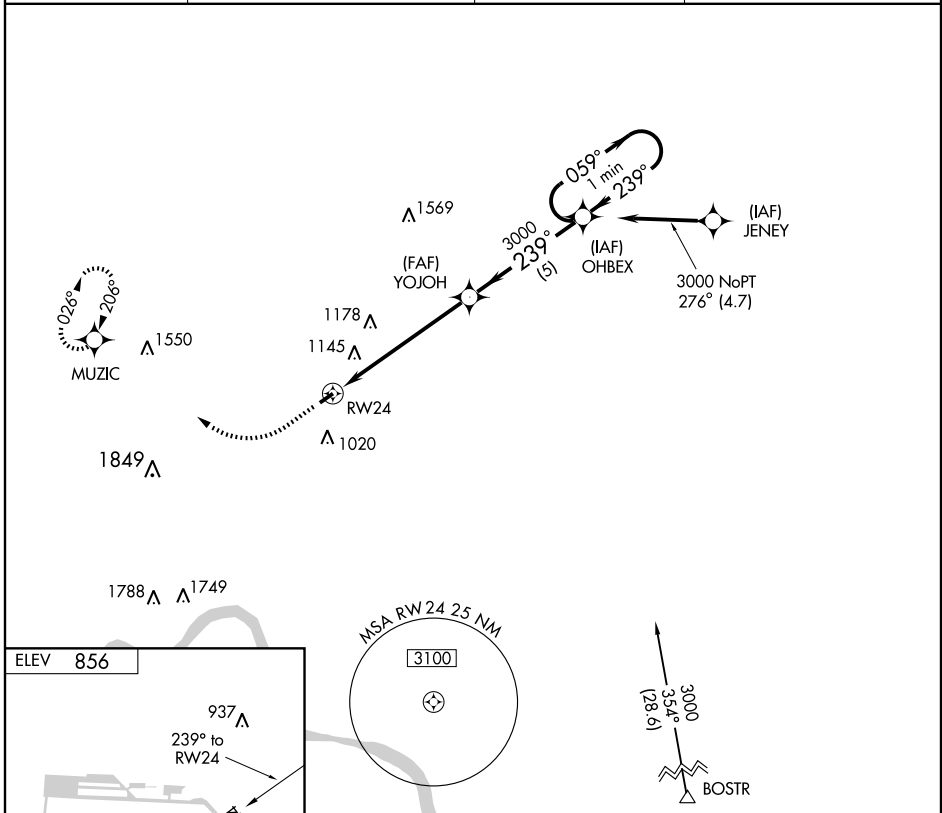

GPS RWY 24
CINCINNATI-BLUE ASH (ISZ)

APP CRS 239°	Rwy Idg TDZE Apt Elev	3500 851 856
------------------------	-----------------------------	---

<p>▲ NA</p>		<p>MISSED APPROACH: Climb to 1700, then climbing right turn to 3000 direct MUZIC WP and hold.</p>	
AWOS-3 118.475	CINCINNATI APP CON 121.0 257.725	CLNC DEL 124.9	UNICOM 123.0 (CTAF) 0

CATEGORY	A	B	C	D
S-24	1480-1	629 (700-1)	1480-1¾ 629 (700-1¾)	NA
CIRCLING	1480-1 624 (700-1)	1520-1 664 (700-1)	1520-1¾ 664 (700-1¾)	NA

EC-2, 11 MAR 2010 to 08 APR 2010

EC-2, 11 MAR 2010 to 08 APR 2010