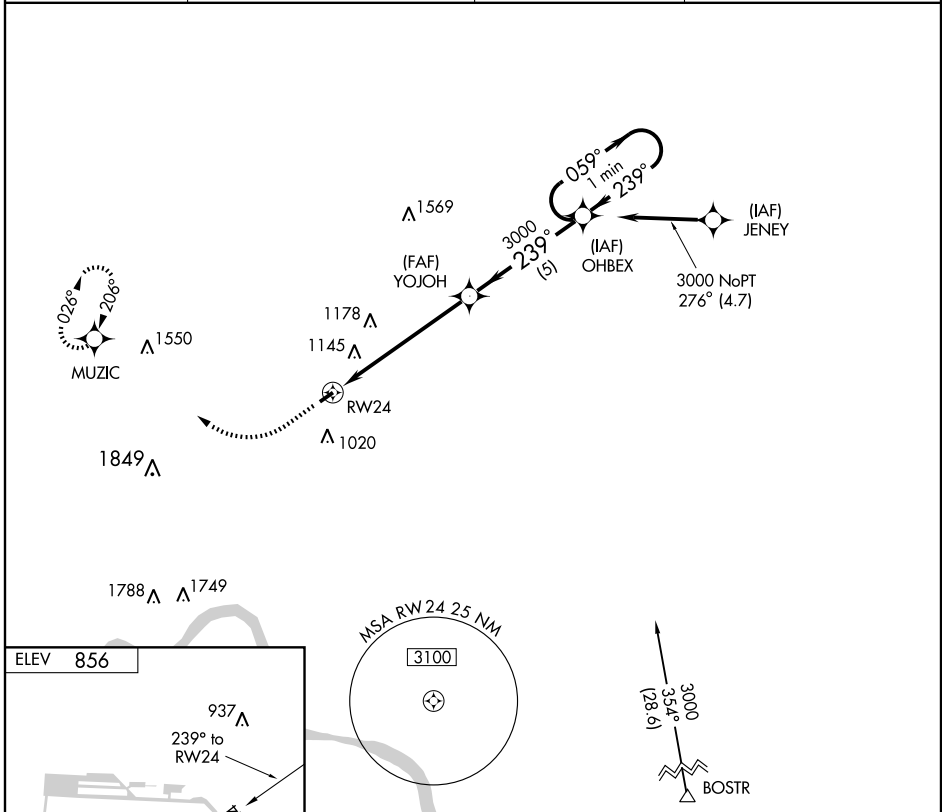

GPS RWY 24
CINCINNATI-BLUE ASH (ISZ)

APP CRS 239°	Rwy Idg TDZE Apt Elev	3500 851 856
------------------------	-----------------------------	---

<p>▲ NA</p>		<p>MISSED APPROACH: Climb to 1700, then climbing right turn to 3000 direct MUZIC WP and hold.</p>	
AWOS-3 118.475	CINCINNATI APP CON 121.0 257.725	CLNC DEL 124.9	UNICOM 123.0 (CTAF)

CATEGORY	A	B	C	D
S-24	1480-1	629 (700-1)	1480-1¾ 629 (700-1¾)	NA
CIRCLING	1480-1 624 (700-1)	1520-1 664 (700-1)	1520-1¾ 664 (700-1¾)	NA

EC-2, 19 NOV 2009 to 17 DEC 2009

EC-2, 19 NOV 2009 to 17 DEC 2009