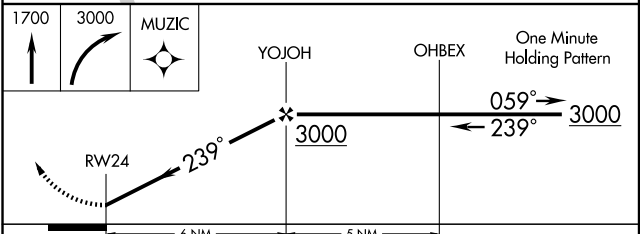

GPS RWY 24
CINCINNATI-BLUE ASH (ISZ)

APP CRS 239°	Rwy Idg TDZE Apt Elev	3500 851 856
------------------------	-----------------------------	---

<p>▲ NA</p>		<p>MISSED APPROACH: Climb to 1700, then climbing right turn to 3000 direct MUZIC WP and hold.</p>	
AWOS-3 118.475	CINCINNATI APP CON 121.0 257.725	CLNC DEL 124.9	UNICOM 123.0 (CTAF) 0

CATEGORY	A	B	C	D
S-24	1480-1	629 (700-1)	1480-1¾ 629 (700-1¾)	NA
CIRCLING	1480-1 624 (700-1)	1520-1 664 (700-1)	1520-1¾ 664 (700-1¾)	NA

EC-2, 11 MAR 2010 to 08 APR 2010

EC-2, 11 MAR 2010 to 08 APR 2010