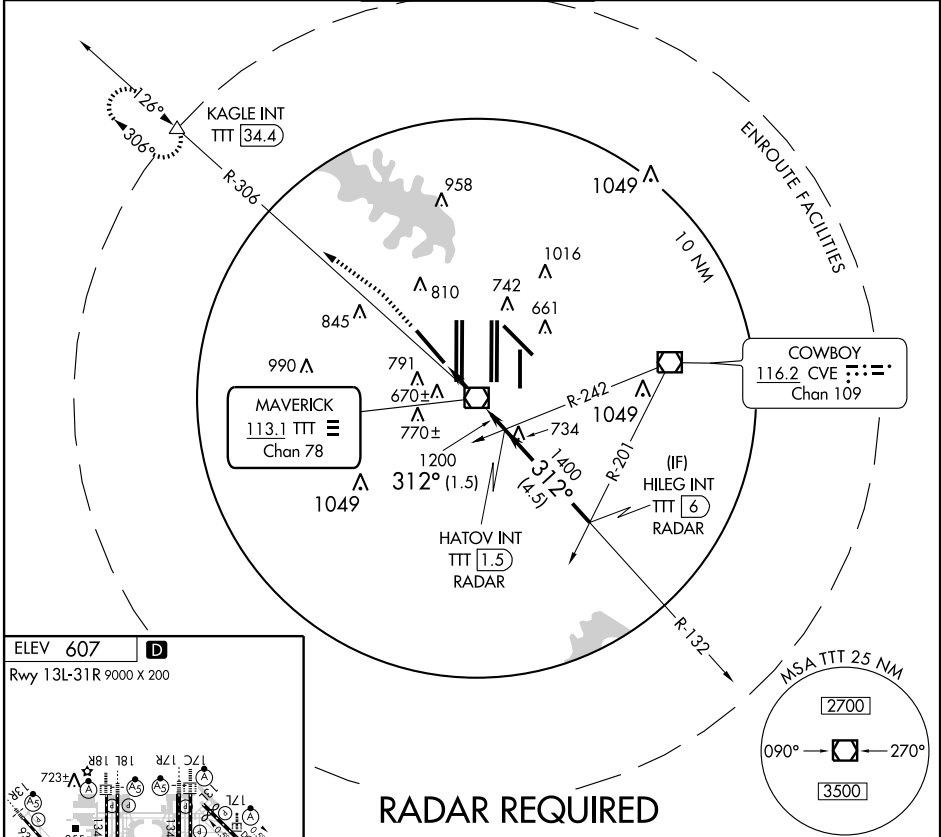

VOR/DME TTT 113.1 Chan 78	APP CRS 312°	Rwy Idg TDZE Apt Elev	9301 581 607
-----------------------------------------------	------------------------	-----------------------------	-----------------------------------------

VOR RWY 31L

DALLAS-FORT WORTH INTL (DFW)

<p>MISSSED APPROACH: Climb to 1200 then climbing left turn to 5000 via heading 300° and TTT R-306.36 to KAGLE INT/TTT 34.4 DME and hold.</p>				
ATIS ARR 123.775 DEP 135.925	REGIONAL APP CON 135.5 125.2	DFW TOWER 126.55 127.5 EAST 124.15 134.9 WEST	GND CON 121.65 121.8 EAST 121.85 WEST	CLNC DEL 128.25

SC-2, 19 NOV 2009 to 17 DEC 2009

SC-2, 19 NOV 2009 to 17 DEC 2009