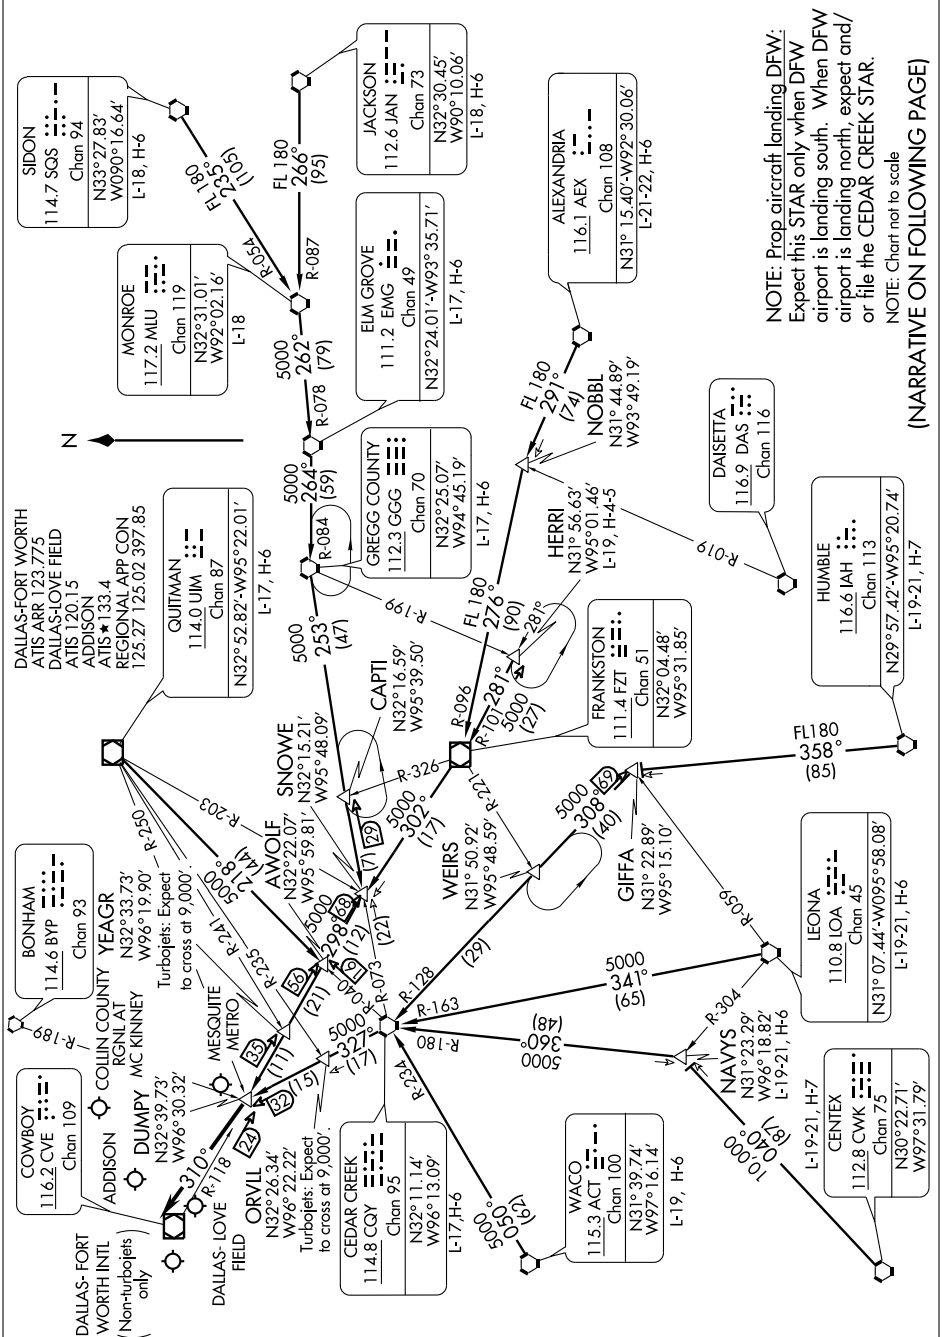

DUMPY TWO ARRIVAL (DUMPY.DUMPY2)

DALLAS-FT. WORTH, TEXAS

SC-2, 19 NOV 2009 to 17 DEC 2009

(NARRATIVE ON FOLLOWING PAGE)

SC-2, 19 NOV 2009 to 17 DEC 2009

DUMPY TWO ARRIVAL (DUMPY.DUMPY2)

DALLAS-FT. WORTH, TEXAS