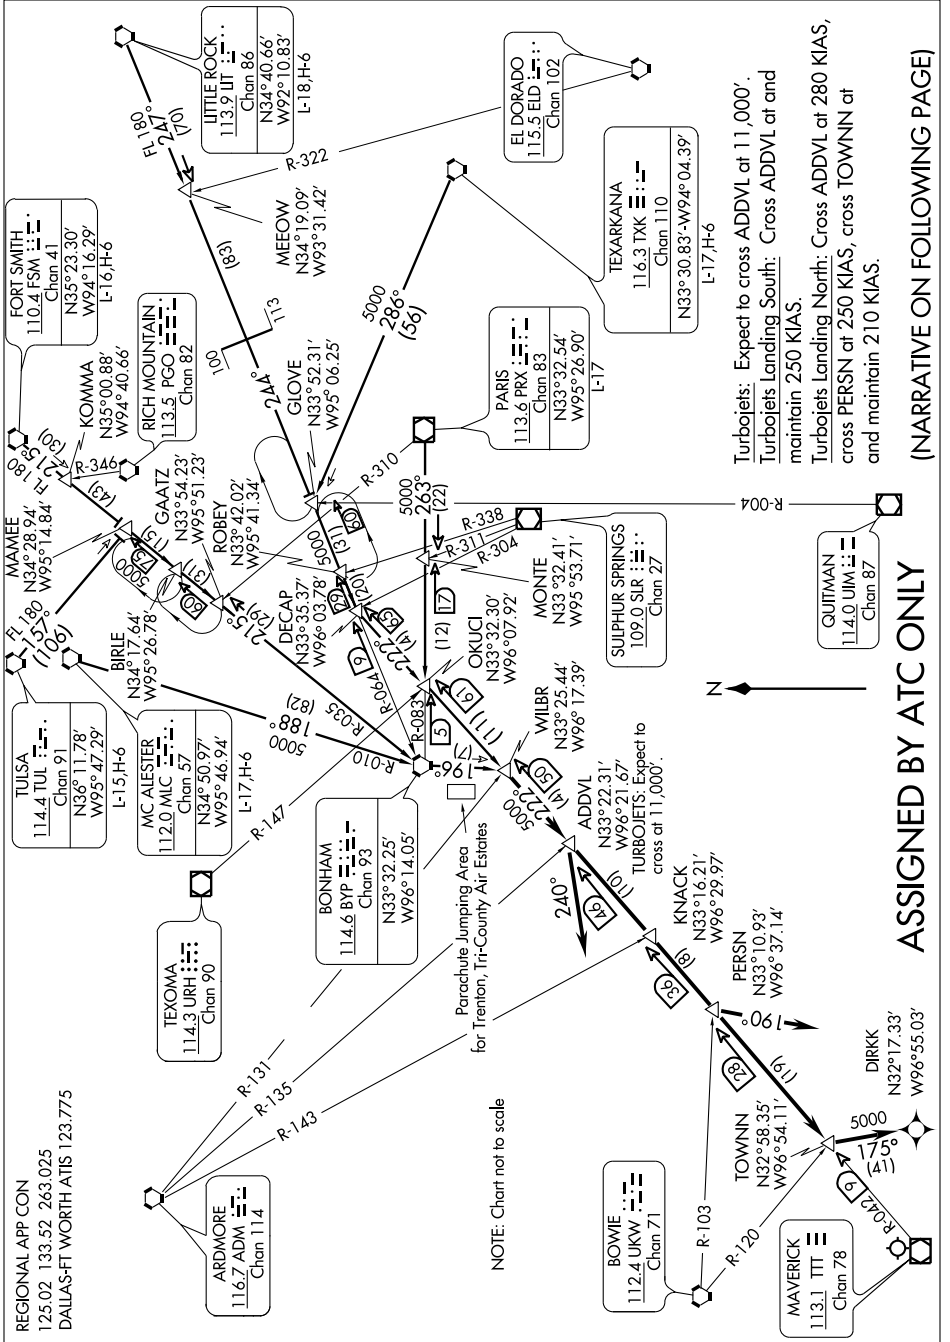

WILBR THREE ARRIVAL

SC-2, 11 MAR 2010 to 08 APR 2010

(NARRATIVE ON FOLLOWING PAGE)

ASSIGNED BY ATC ONLY

SC-2, 11 MAR 2010 to 08 APR 2010