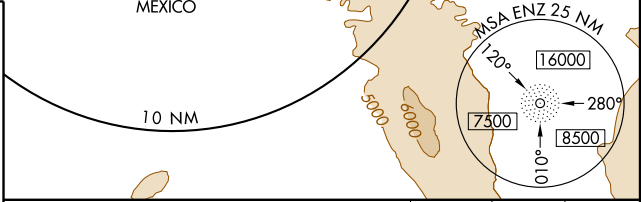

NDB or GPS-C NOGALES INTL (OLS)

NDB ENZ 394	APP CRS 135°	Rwy Idg TDZE Apt Elev 3932	N/A N/A 3932
-----------------------	------------------------	--	---------------------------

MISSED APPROACH: Climbing right turn to 8300 via OLS VOR/DME R-276 then climbing right turn to 10000 direct OLS VOR/DME.

ASOS 121.125	TUCSON APP CON 125.1 269.55	UNICOM 122.8 (CTAF)
------------------------	---------------------------------------	-------------------------------

SW-4, 19 NOV 2009 to 17 DEC 2009

SW-4, 19 NOV 2009 to 17 DEC 2009

CATEGORY	A	B	C	D
CIRCLING	6580-1¼ 2648 (2700-1¼)	6580-1½ 2648 (2700-1½)	6580-3	2648 (2700-3)