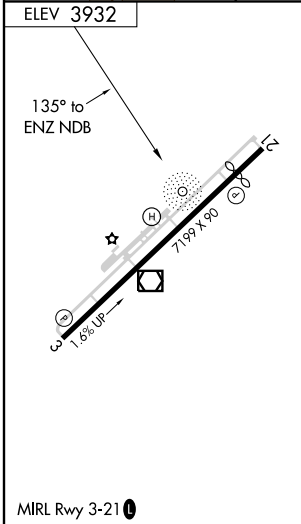

NDB or GPS-C NOGALES INTL (OLS)

NDB ENZ 394	APP CRS 135°	Rwy Idg TDZE Apt Elev 3932	N/A N/A 3932
-----------------------	------------------------	--	---------------------------

MISSED APPROACH: Climbing right turn to 8300 via OLS VOR/DME R-276 then climbing right turn to 10000 direct OLS VOR/DME.

ASOS 121.125	TUCSON APP CON 125.1 269.55	UNICOM 122.8 (CTAF)
------------------------	---------------------------------------	-------------------------------

SW-4, 19 NOV 2009 to 17 DEC 2009

SW-4, 19 NOV 2009 to 17 DEC 2009

CATEGORY	A	B	C	D
CIRCLING	6580-1¼ 2648 (2700-1¼)	6580-1½ 2648 (2700-1½)	6580-3	2648 (2700-3)