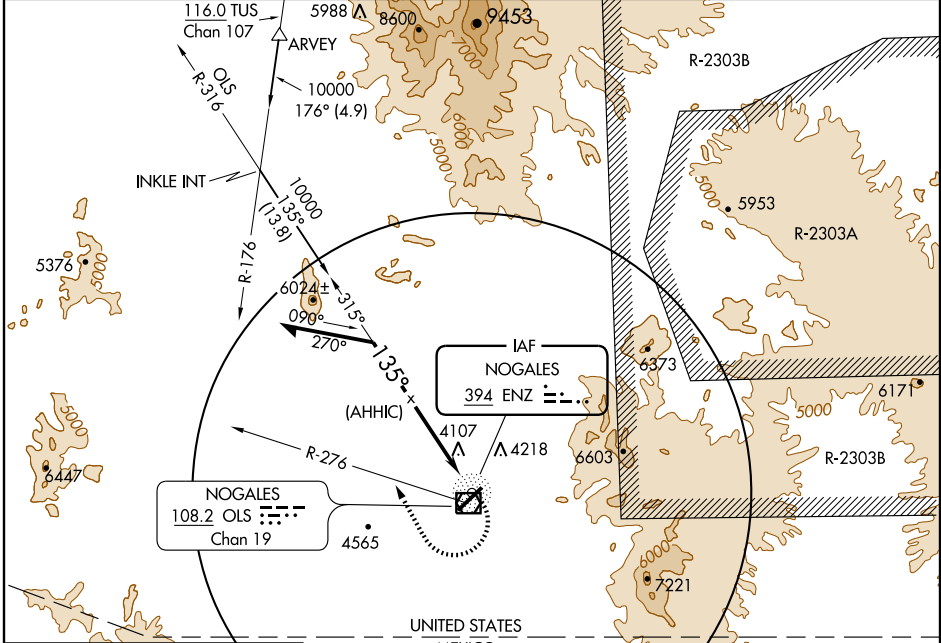

NDB or GPS-C NOGALES INTL (OLS)

NDB ENZ 394	APP CRS 135°	Rwy Idg TDZE Apt Elev 3932	N/A N/A 3932
-----------------------	------------------------	--	---------------------------

MISSED APPROACH: Climbing right turn to 8300 via OLS VOR/DME R-276 then climbing right turn to 10000 direct OLS VOR/DME.

ASOS 121.125	TUCSON APP CON 125.1 269.55	UNICOM 122.8 (CTAF)
------------------------	---------------------------------------	-------------------------------

SW-4, 19 NOV 2009 to 17 DEC 2009

SW-4, 19 NOV 2009 to 17 DEC 2009

CATEGORY	A	B	C	D
CIRCLING	6580-1¼ 2648 (2700-1¼)	6580-1½ 2648 (2700-1½)	6580-3	2648 (2700-3)