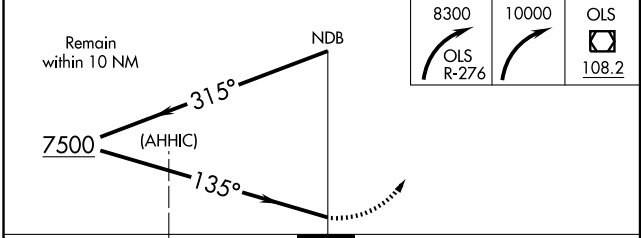

NDB or GPS-C NOGALES INTL (OLS)

NDB ENZ 394	APP CRS 135°	Rwy Idg TDZE Apt Elev 3932	N/A N/A 3932
-----------------------	------------------------	--	---------------------------

MISSED APPROACH: Climbing right turn to 8300 via OLS VOR/DME R-276 then climbing right turn to 10000 direct OLS VOR/DME.

ASOS 121.125	TUCSON APP CON 125.1 269.55	UNICOM 122.8 (CTAF)
------------------------	---------------------------------------	-------------------------------

SW-4, 19 NOV 2009 to 17 DEC 2009

SW-4, 19 NOV 2009 to 17 DEC 2009

CATEGORY	A	B	C	D
CIRCLING	6580-1¼ 2648 (2700-1¼)	6580-1½ 2648 (2700-1½)	6580-3	2648 (2700-3)