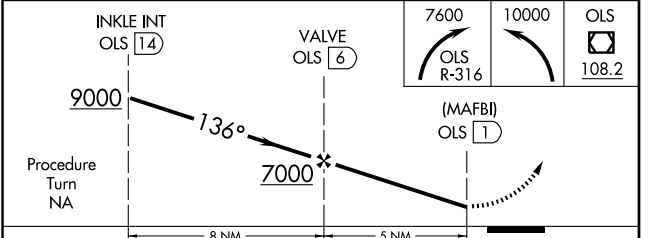

CATEGORY	A	B	C	D
CIRCLING	5200-1¼ 1268 (1300-1¼)	5200-1½ 1268 (1300-1½)	5200-3	1268 (1300-3)

NOGALES, ARIZONA
Amdt 2A 09015

31°25'N-110°51'W

NOGALES INTL (OLS) VOR/DME or GPS-B