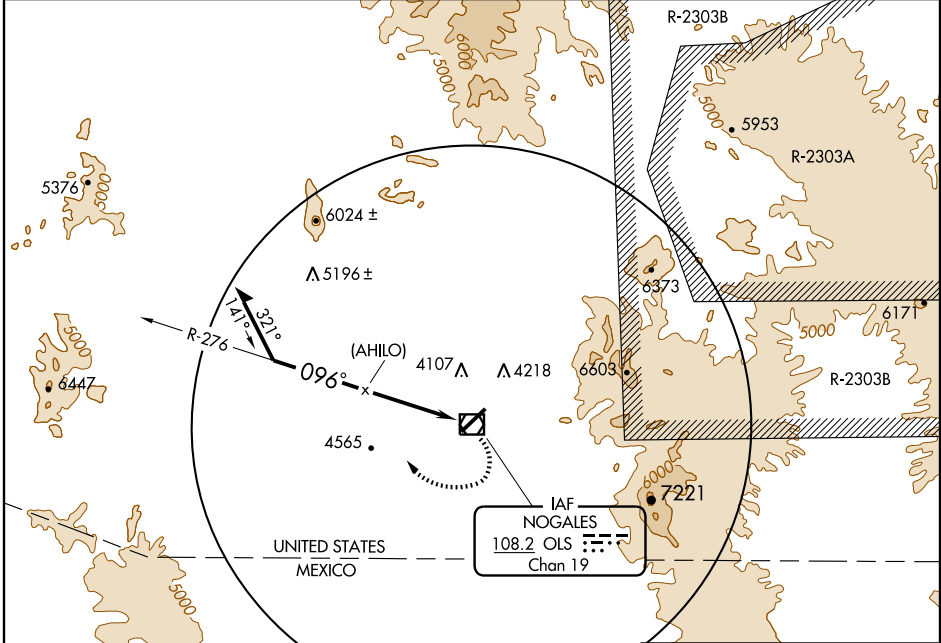

NOGALES, ARIZONA

AL-6151 (FAA)

VOR or GPS-A NOGALES INTL (OLS)

VOR/DME OLS 108.2 Chan 19	APP CRS 096°	Rwy Idg TDZE Apt Elev 3932	N/A N/A 3932
---	------------------------	---	---

NA MISSED APPROACH: Climbing right turn to 7800 via OLS R-276 then climbing right turn to 10000 direct OLS VOR/DME.

ASOS 121.125	TUCSON APP CON 125.1 269.55	UNICOM 122.8 (CTAF)
------------------------	---------------------------------------	-------------------------------

SW-4, 11 MAR 2010 to 08 APR 2010

SW-4, 11 MAR 2010 to 08 APR 2010

CATEGORY	A	B	C	D
CIRCLING	5500-1¼ 1568 (1600-1¼)	5500-1½ 1568 (1600-1½)	5500-3	1568 (1600-3)

MIRL Rwy 3-21

NOGALES, ARIZONA
Amdt 3A 09015

31°25'N-110°51'W

NOGALES INTL (OLS) VOR or GPS-A