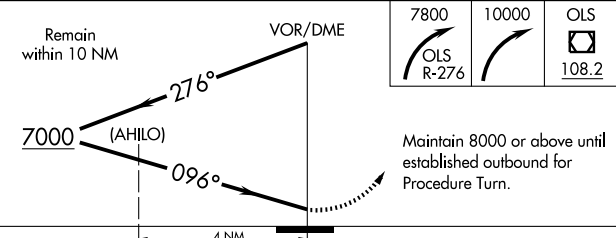

NOGALES, ARIZONA

AL-6151 (FAA)

VOR or GPS-A NOGALES INTL (OLS)

VOR/DME OLS 108.2 Chan 19	APP CRS 096°	Rwy Idg TDZE Apt Elev 3932	N/A N/A 3932
---	------------------------	---	---

NA MISSED APPROACH: Climbing right turn to 7800 via OLS R-276 then climbing right turn to 10000 direct OLS VOR/DME.

ASOS 121.125	TUCSON APP CON 125.1 269.55	UNICOM 122.8 (CTAF)
------------------------	---------------------------------------	-------------------------------

SW-4, 11 MAR 2010 to 08 APR 2010

SW-4, 11 MAR 2010 to 08 APR 2010