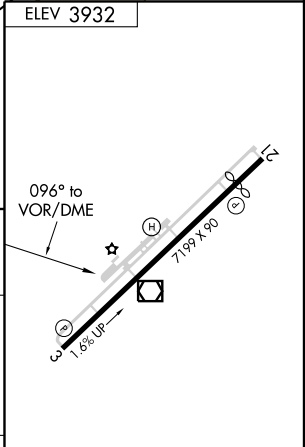

NOGALES, ARIZONA

AL-6151 (FAA)

VOR or GPS-A NOGALES INTL (OLS)

VOR/DME OLS 108.2 Chan 19	APP CRS 096°	Rwy Idg TDZE Apt Elev 3932	N/A N/A 3932
---	------------------------	---	---

NA MISSED APPROACH: Climbing right turn to 7800 via OLS R-276 then climbing right turn to 10000 direct OLS VOR/DME.

ASOS 121.125	TUCSON APP CON 125.1 269.55	UNICOM 122.8 (CTAF)
------------------------	---------------------------------------	-------------------------------

SW-4, 11 MAR 2010 to 08 APR 2010

SW-4, 11 MAR 2010 to 08 APR 2010

CATEGORY	A	B	C	D
CIRCLING	5500-1¼ 1568 (1600-1¼)	5500-1½ 1568 (1600-1½)	5500-3	1568 (1600-3)

MIRL Rwy 3-21

NOGALES, ARIZONA
Amdt 3A 09015

31°25'N-110°51'W

NOGALES INTL (OLS) VOR or GPS-A