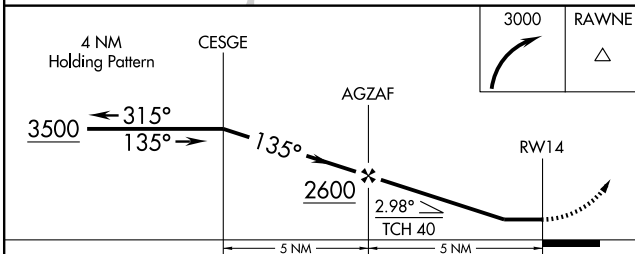

RNAV (GPS) RWY 14

FRENCHVILLE/ NORTHERN AROOSTOOK RGNL (FVE)

APP CRS 135°	Rwy Idg 4600
	TDZE 984
	Apt Elev 988

<p>▽ GPS or RNP-0.3 required.</p> <p>△ NA</p>	<p>MISSED APPROACH: Climbing right turn to 3000 direct RAWNE WP and hold.</p>
---	---

ASOS 135.725	BOSTON CENTER 124.75 239.5	UNICOM 122.8 (CTAF) 0
------------------------	--------------------------------------	---------------------------------

NE-1, 11 MAR 2010 to 08 APR 2010

NE-1, 11 MAR 2010 to 08 APR 2010