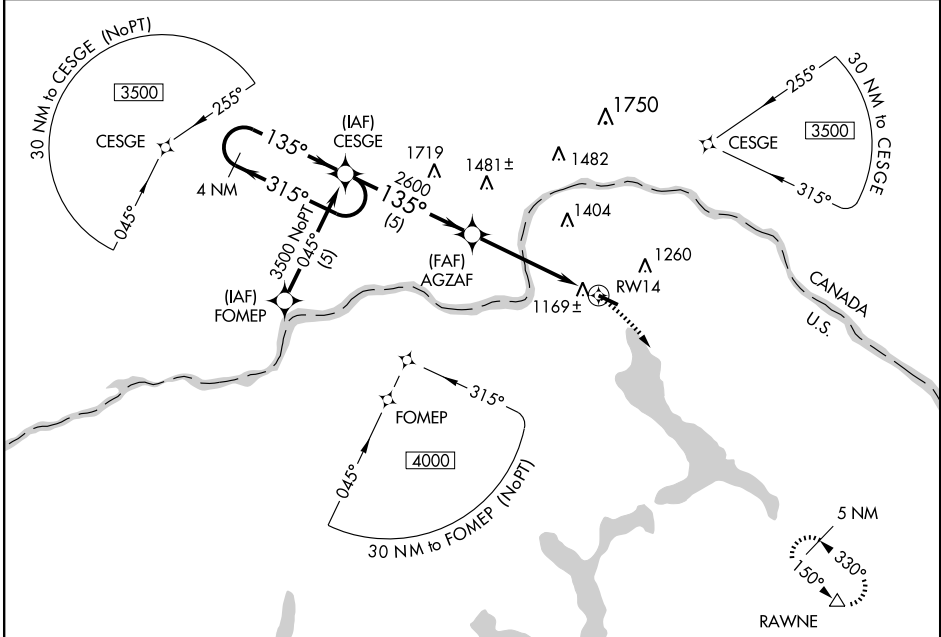

RNAV (GPS) RWY 14

FRENCHVILLE/ NORTHERN AROOSTOOK RGNL (FVE)

APP CRS 135°	Rwy Idg 4600
	TDZE 984
	Apt Elev 988

<p>▽ GPS or RNP-0.3 required.</p> <p>△ NA</p>	<p>MISSED APPROACH: Climbing right turn to 3000 direct RAWNE WP and hold.</p>
---	---

ASOS 135.725	BOSTON CENTER 124.75 239.5	UNICOM 122.8 (CTAF) 0
------------------------	--------------------------------------	---------------------------------

NE-1, 11 MAR 2010 to 08 APR 2010

NE-1, 11 MAR 2010 to 08 APR 2010

MIRL Rwy 14-32 0

RNAV (GPS) RWY 14