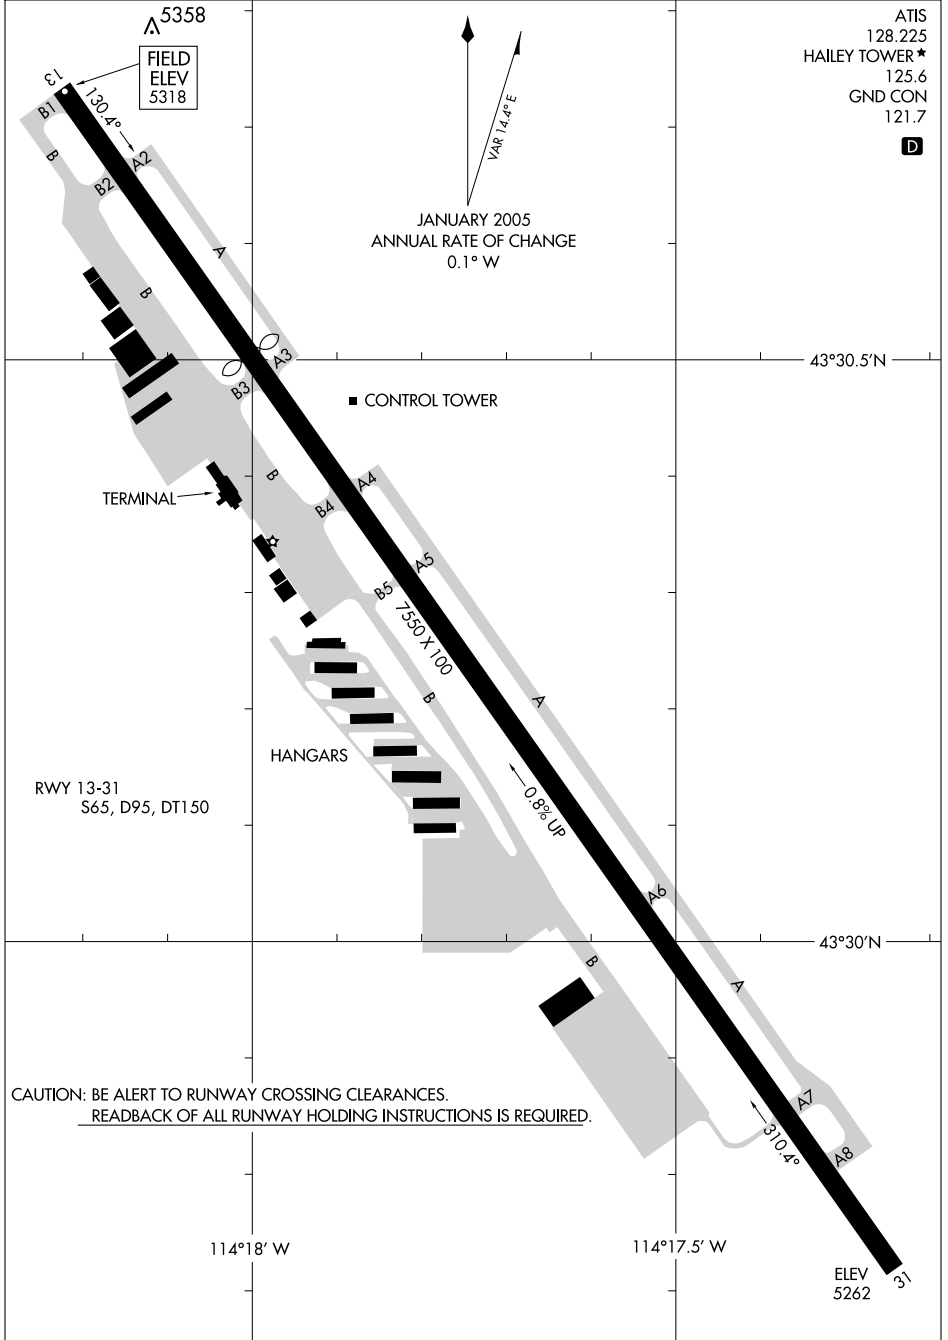

09015

AIRPORT DIAGRAM

HAILEY/ FRIEDMAN MEMORIAL (SUN)
HAILEY, IDAHO

AL-6239 (FAA)

ATIS	128.225
HAILEY TOWER *	125.6
GND CON	121.7

D

NW-1, 11 MAR 2010 to 08 APR 2010

NW-1, 11 MAR 2010 to 08 APR 2010

AIRPORT DIAGRAM

09015

HAILEY, IDAHO
HAILEY/ FRIEDMAN MEMORIAL (SUN)