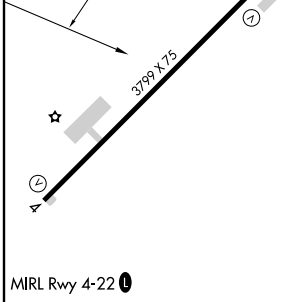

VOR/DME-A
MARKSVILLE MUNI (MKV)

VORTAC 116.1 Chan 108	APP CRS 110°	Rwy Idg TDZE Apt Elev 79	N/A N/A
---	------------------------	--	------------

NA Use Esler Rgnl altimeter setting. When not received, use Alexandria Intl. altimeter setting. When neither is received, procedure not authorized.

MISSED APPROACH: Climbing left turn to 4000 via AEX R-106 to MUSHE Int/AEX 18.9 DME and hold.

POLK APP CON 125.4 302.2	CTAF 122.9	122.80
------------------------------------	----------------------	---------------

CATEGORY	A	B	C	D
CIRCLING	760-1 681 (700-1)	760-1¼ 681 (700-1¼)	NA	

SC-4, 11 MAR 2010 to 08 APR 2010

SC-4, 11 MAR 2010 to 08 APR 2010