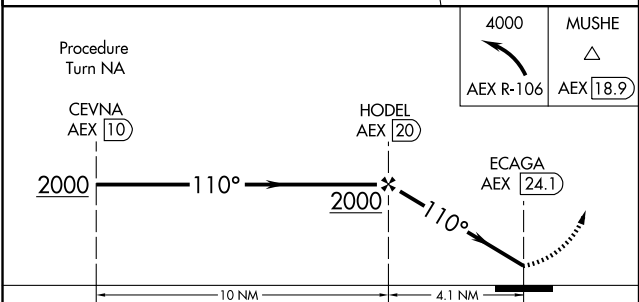

VOR/DME-A
MARKSVILLE MUNI (MKV)

VORTAC 116.1 Chan 108	APP CRS 110°	Rwy Idg TDZE Apt Elev 79	N/A N/A
---	------------------------	--	------------

NA Use Esler Rgnl altimeter setting. When not received, use Alexandria Intl. altimeter setting. When neither is received, procedure not authorized.

MISSED APPROACH: Climbing left turn to 4000 via AEX R-106 to MUSHE Int/AEX 18.9 DME and hold.

POLK APP CON 125.4 302.2	CTAF 122.9	122.80
------------------------------------	----------------------	---------------

CATEGORY	A	B	C	D
CIRCLING	760-1 681 (700-1)	760-1¼ 681 (700-1¼)	NA	

SC-4, 11 MAR 2010 to 08 APR 2010

SC-4, 11 MAR 2010 to 08 APR 2010