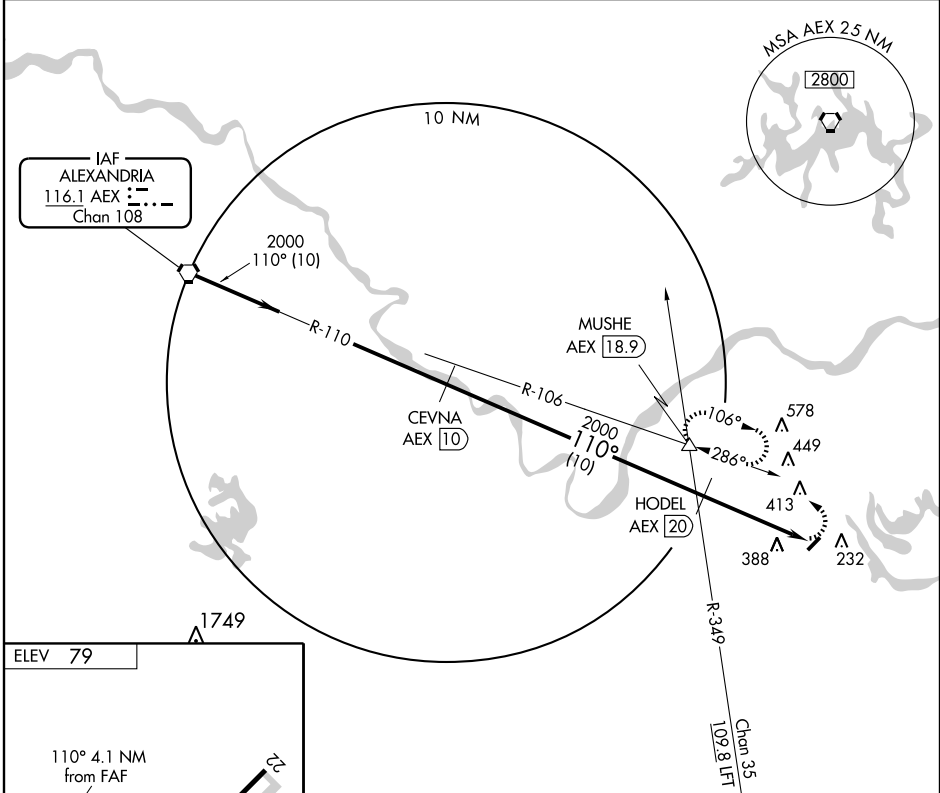

VOR/DME-A
MARKSVILLE MUNI (MKV)

VORTAC 116.1 Chan 108	APP CRS 110°	Rwy Idg TDZE Apt Elev 79	N/A N/A
---	------------------------	--	------------

NA Use Esler Rgnl altimeter setting. When not received, use Alexandria Intl. altimeter setting. When neither is received, procedure not authorized.

MISSED APPROACH: Climbing left turn to 4000 via AEX R-106 to MUSHE Int/AEX 18.9 DME and hold.

POLK APP CON 125.4 302.2	CTAF 122.9	122.80
------------------------------------	----------------------	---------------

CATEGORY	A	B	C	D
CIRCLING	760-1 681 (700-1)	760-1¼ 681 (700-1¼)	NA	

SC-4, 11 MAR 2010 to 08 APR 2010

SC-4, 11 MAR 2010 to 08 APR 2010