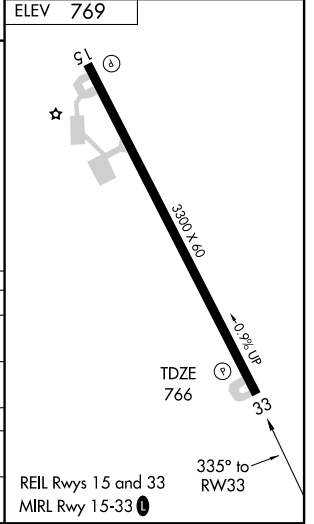

MAQUOKETA, IOWA

AL-6280 (FAA)

GPS RWY 33

MAQUOKETA MUNI (OQW)

APP CRS	Rwy Idg	3300
335°	TDZE	766
	Apt Elev	769

NA Obtain local altimeter setting on CTAF; When not received, use Dubuque altimeter setting.

MISSED APPROACH: Climb to 2000, then climbing left turn to 3000 direct BILOX WP and hold.

CHICAGO CENTER 133.95 281.4	UNICOM 122.8 (CTAF)
---------------------------------------	-------------------------------

NC-3, 11 MAR 2010 to 08 APR 2010

NC-3, 11 MAR 2010 to 08 APR 2010

CATEGORY	A	B	C	D
S-33	1280-1	514 (600-1)		NA
CIRCLING	1280-1	511 (600-1)		NA
DUBUQUE ALTIMETER SETTING MINIMUMS				
S-33	1380-1	614 (700-1)		NA
CIRCLING	1380-1	611 (700-1)		NA

MAQUOKETA, IOWA
Orig 10042

42°03'N-90°44'W

MAQUOKETA MUNI (OQW)
GPS RWY 33