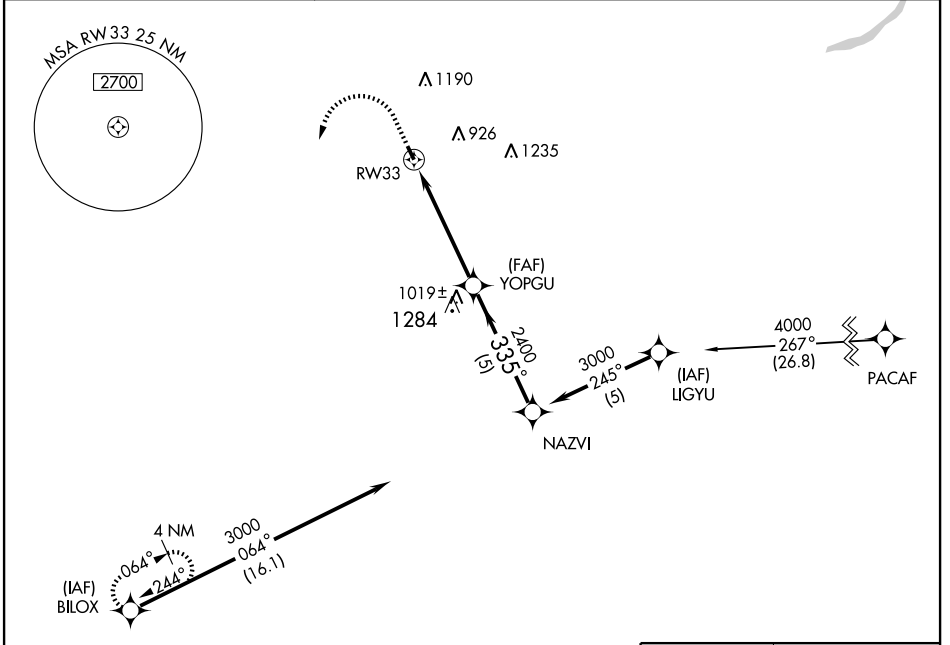

MAQUOKETA, IOWA

AL-6280 (FAA)

GPS RWY 33

MAQUOKETA MUNI (OQW)

APP CRS	Rwy Idg	3300
335°	TDZE	766
	Apt Elev	769

NA Obtain local altimeter setting on CTAF; When not received, use Dubuque altimeter setting.

MISSED APPROACH: Climb to 2000, then climbing left turn to 3000 direct BILOX WP and hold.

CHICAGO CENTER 133.95 281.4	UNICOM 122.8 (CTAF)
---------------------------------------	-------------------------------

NC-3, 11 MAR 2010 to 08 APR 2010

NC-3, 11 MAR 2010 to 08 APR 2010

CATEGORY	A	B	C	D
S-33	1280-1	514 (600-1)		NA
CIRCLING	1280-1	511 (600-1)		NA
DUBUQUE ALTIMETER SETTING MINIMUMS				
S-33	1380-1	614 (700-1)		NA
CIRCLING	1380-1	611 (700-1)		NA

MAQUOKETA, IOWA
Orig 10042

42°03'N-90°44'W

MAQUOKETA MUNI (OQW)
GPS RWY 33