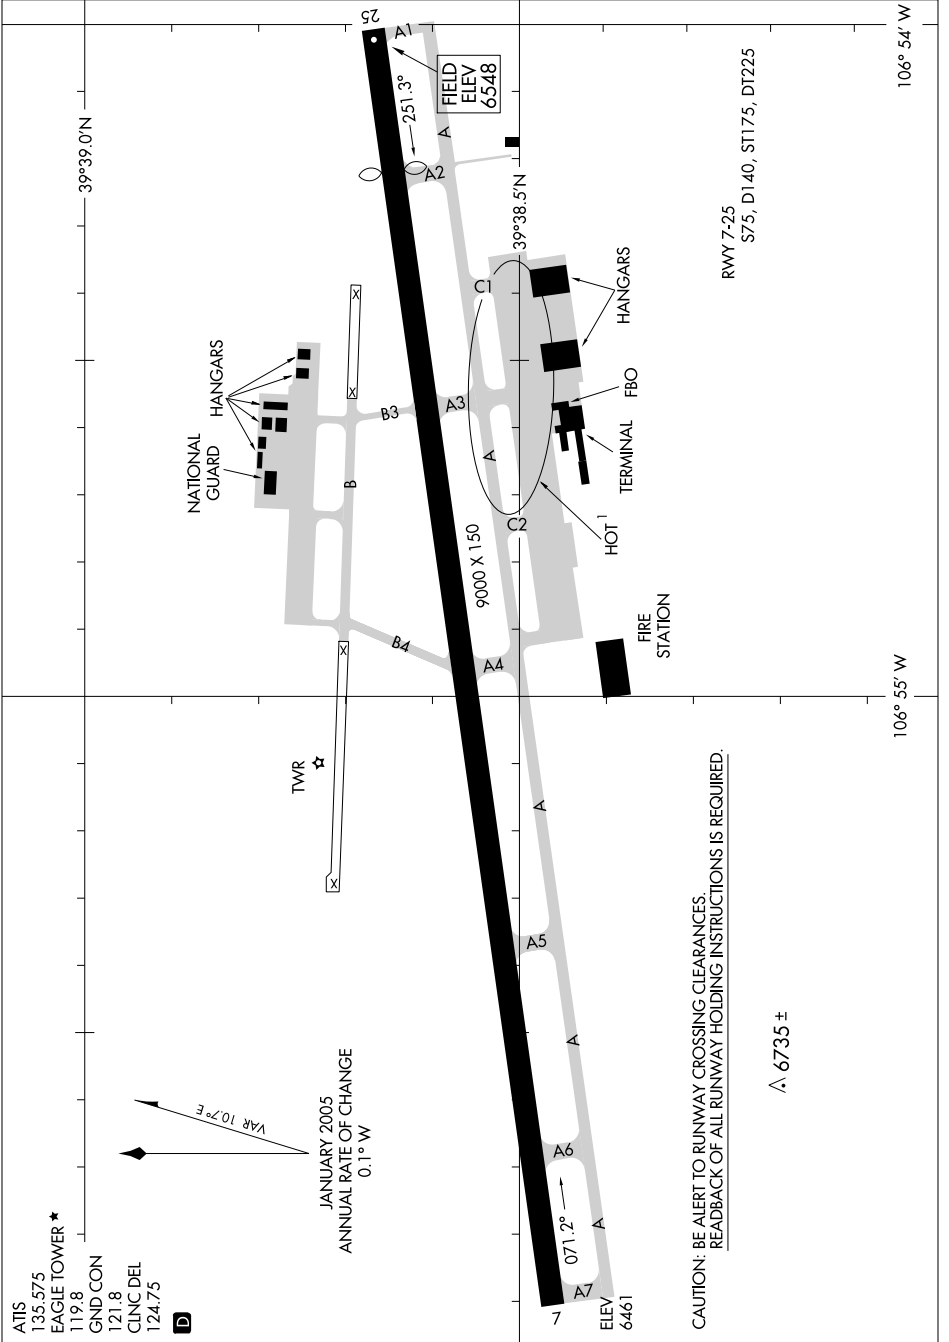

AIRPORT DIAGRAM

EAGLE COUNTY RGNL (E.G.E)
EAGLE, COLORADO

AL-6403 (FAA)

SW-1, 11 MAR 2010 to 08 APR 2010

SW-1, 11 MAR 2010 to 08 APR 2010

AIRPORT DIAGRAM

EAGLE, COLORADO
EAGLE COUNTY RGNL (E.G.E)