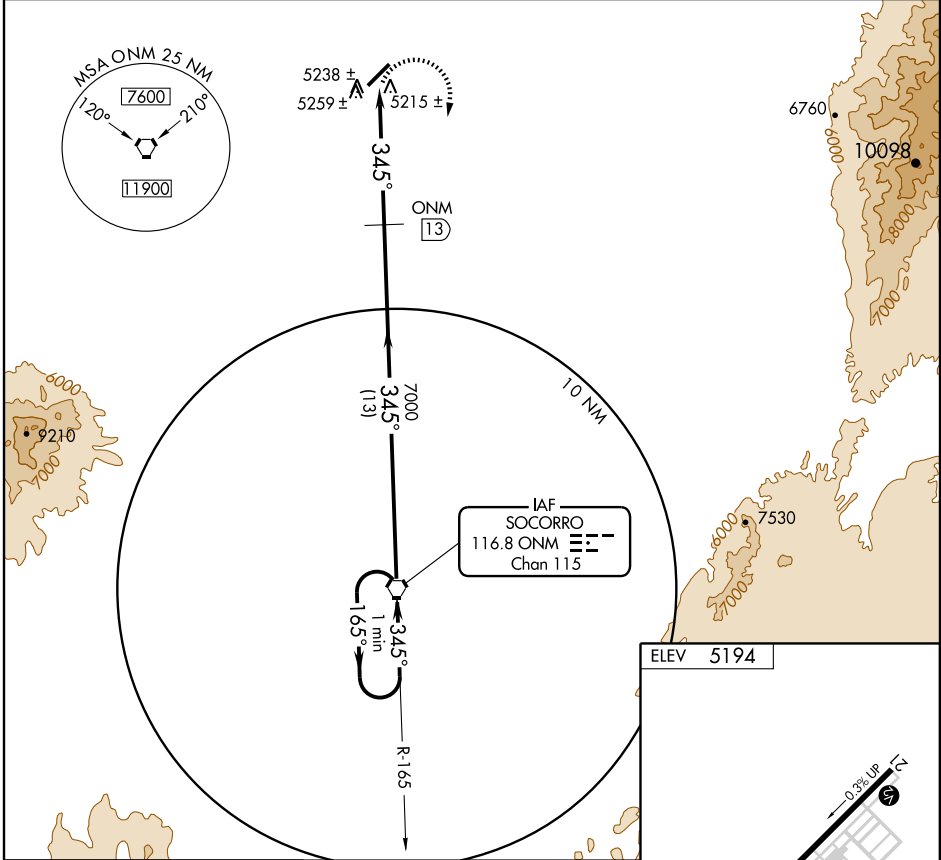

BELEN, NEW MEXICO

AL-6564 (FAA)

VORTAC ONM <b>116.8</b> Chan <b>115</b>	APP CRS <b>345°</b>	Rwy Idg TDZE Apt Elev <b>N/A</b> <b>N/A</b> <b>5194</b>
---	------------------------	--

# VOR/DME-A

BELEN/ALEXANDER MUNI (E80)

<b>NA</b> Use Albuquerque, NM altimeter setting.	MISSED APPROACH: Climbing right turn to 8000 via ONM R-345 to ONM VORTAC and hold.
--	--

ALBUQUERQUE APP CON <b>123.9 354.1</b>	CTAF <b>122.9</b>
---	----------------------

CATEGORY	A	B	C	D
CIRCLING	5680-1	486 (500-1)	5680-1½ 486 (500-1½)	NA

BELEN, NEW MEXICO  
Amdt 1A 09351

34°39'N - 106°50'W

# BELEN/ALEXANDER MUNI (E80) VOR/DME-A

SW-1, 11 MAR 2010 to 08 APR 2010

SW-1, 11 MAR 2010 to 08 APR 2010