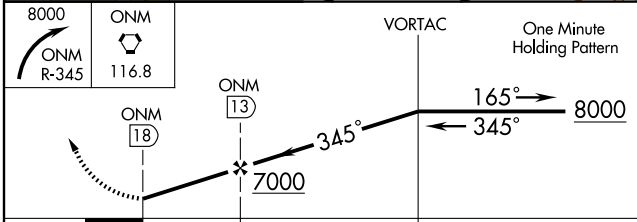

BELEN, NEW MEXICO

AL-6564 (FAA)

VORTAC ONM <b>116.8</b> Chan <b>115</b>	APP CRS <b>345°</b>	Rwy Idg TDZE Apt Elev <b>N/A</b> <b>N/A</b> <b>5194</b>
---	------------------------	--

# VOR/DME-A

BELEN/ALEXANDER MUNI (E80)

<b>NA</b> Use Albuquerque, NM altimeter setting.	MISSED APPROACH: Climbing right turn to 8000 via ONM R-345 to ONM VORTAC and hold.
--	--

ALBUQUERQUE APP CON <b>123.9 354.1</b>	CTAF <b>122.9</b>
---	----------------------