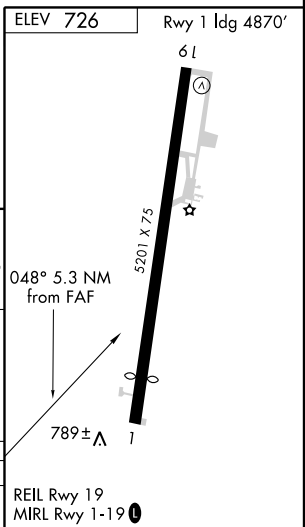

VORTAC YRK 112.8 Chan 75	APP CRS 048°	Rwy ldg TDZE Apt Elev	N/A N/A 726
--	------------------------	-----------------------------	--

VOR/DME-A
JACKSON/JAMES A. RHODES (I43)

▼ When local altimeter setting not received, use Greater Portsmouth altimeter setting and increase all MDA 60 feet, and Cat C/D visibilities ¼ mile.
▲ NA MISSED APPROACH: Climbing right turn to 2800 via YRK R-048 to JUGOT/16 DME and hold.

AWOS-3 118.825	HUNTINGTON APP CON 128.4 270.1	UNICOM 122.7 (CTAF) 0
--------------------------	--	---------------------------------

EC-2, 19 NOV 2009 to 17 DEC 2009

EC-2, 19 NOV 2009 to 17 DEC 2009

CATEGORY	A	B	C	D
CIRCLING	1360-1 634 (700-1)	1420-1 ¼ 694 (700-1 ¼)	1420-2 694 (700-2)	1420-2 ¼ 694 (700-2 ¼)