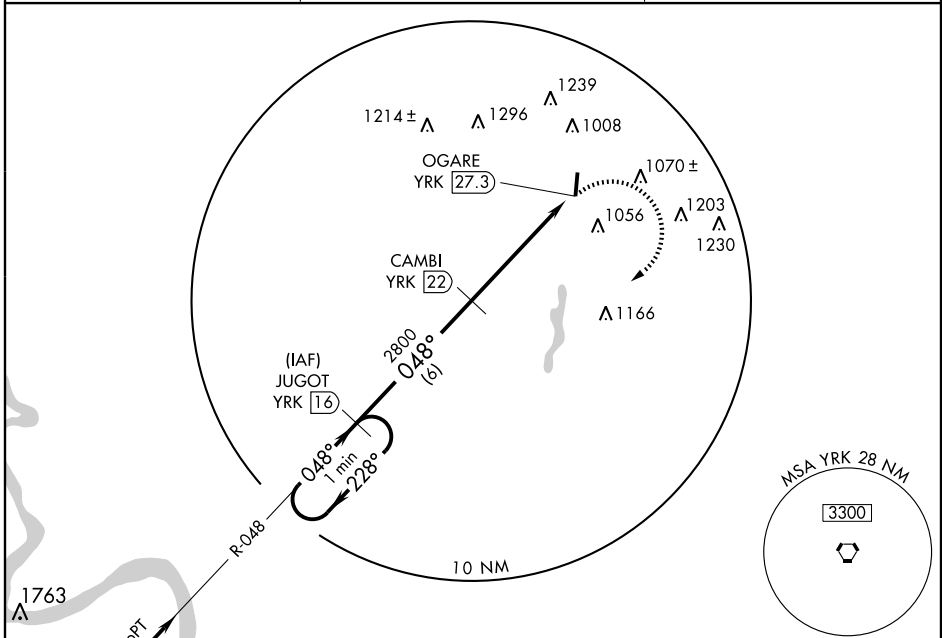

VORTAC YRK 112.8 Chan 75	APP CRS 048°	Rwy ldg TDZE Apt Elev	N/A N/A 726
--	------------------------	-----------------------------	--

VOR/DME-A
JACKSON/JAMES A. RHODES (I43)

▼ When local altimeter setting not received, use Greater Portsmouth altimeter setting and increase all MDA 60 feet, and Cat C/D visibilities ¼ mile.
▲ NA MISSED APPROACH: Climbing right turn to 2800 via YRK R-048 to JUGOT/16 DME and hold.

AWOS-3 118.825	HUNTINGTON APP CON 128.4 270.1	UNICOM 122.7 (CTAF) 0
--------------------------	--	---------------------------------

EC-2, 19 NOV 2009 to 17 DEC 2009

EC-2, 19 NOV 2009 to 17 DEC 2009

CATEGORY	A	B	C	D
CIRCLING	1360-1 634 (700-1)	1420-1 ¼ 694 (700-1 ¼)	1420-2 694 (700-2)	1420-2 ¼ 694 (700-2 ¼)