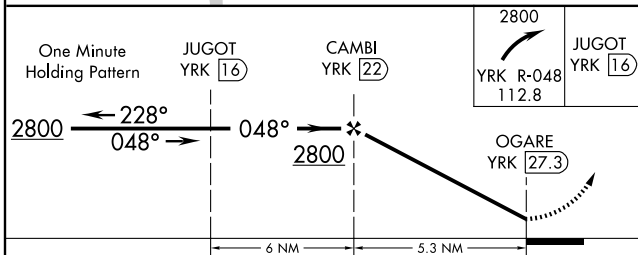

CATEGORY	A	B	C	D
CIRCLING	1360-1 634 (700-1)	1420-1 ¼ 694 (700-1 ¼)	1420-2 694 (700-2)	1420-2 ¼ 694 (700-2 ¼)