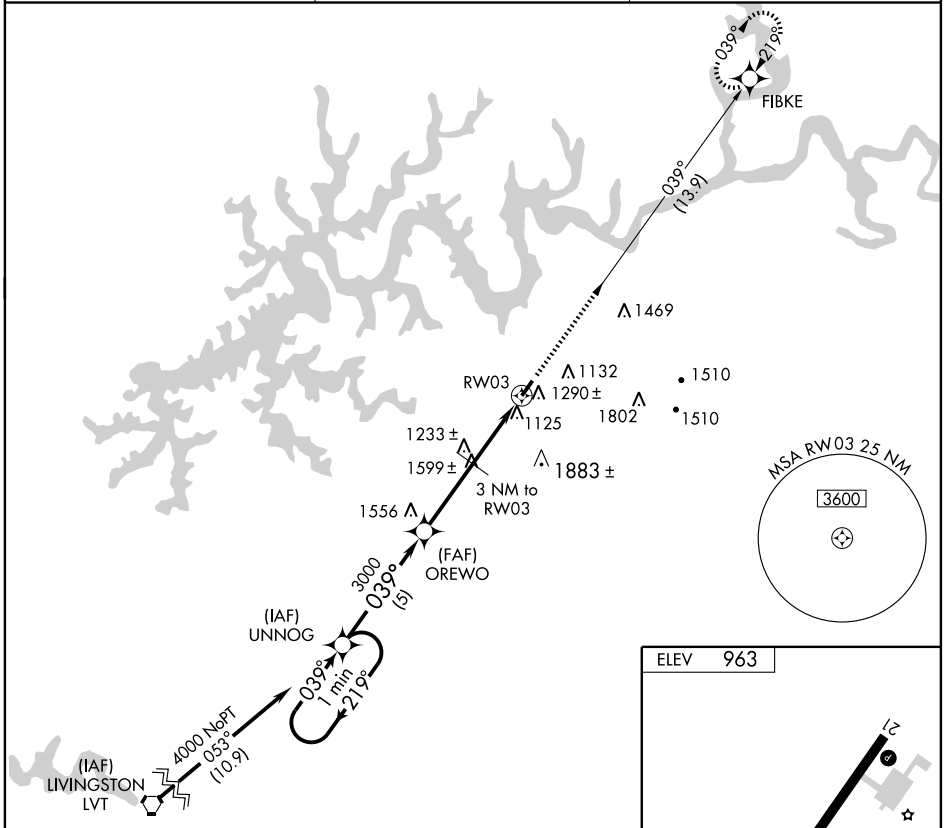

MONTICELLO, KENTUCKY

AL-6629 (FAA)

GPS RWY 3

MONTICELLO/ WAYNE COUNTY (EKQ)

APP CRS 039°	Rwy Idg 4000
	TDZE 962
	Apt Elev 963

⚠ Use Somerset altimeter setting; when not received, procedure not authorized.

MISSED APPROACH: Climb to 4000 via 039° course to FIBKE WP and hold.

ASOS
118.825

INDIANAPOLIS CENTER
124.625 371.925

UNICOM
122.8 (CTAF) 0

ELEV 963

CATEGORY	A	B	C	D
S-3	1580-1	618 (700-1)	1580-1½ 618 (700-1¾)	1580-2 618 (700-2)
CIRCLING	1820-1 857 (900-1)	1820-1¼ 857 (900-1¼)	1820-2½ 857 (900-2½)	2060-3 1097 (1100-3)

MONTICELLO, KENTUCKY
Orig 09239

36°51'N-84°51'W

MONTICELLO/ WAYNE COUNTY (EKQ)

GPS RWY 3

SE-1, 19 NOV 2009 to 17 DEC 2009

SE-1, 19 NOV 2009 to 17 DEC 2009