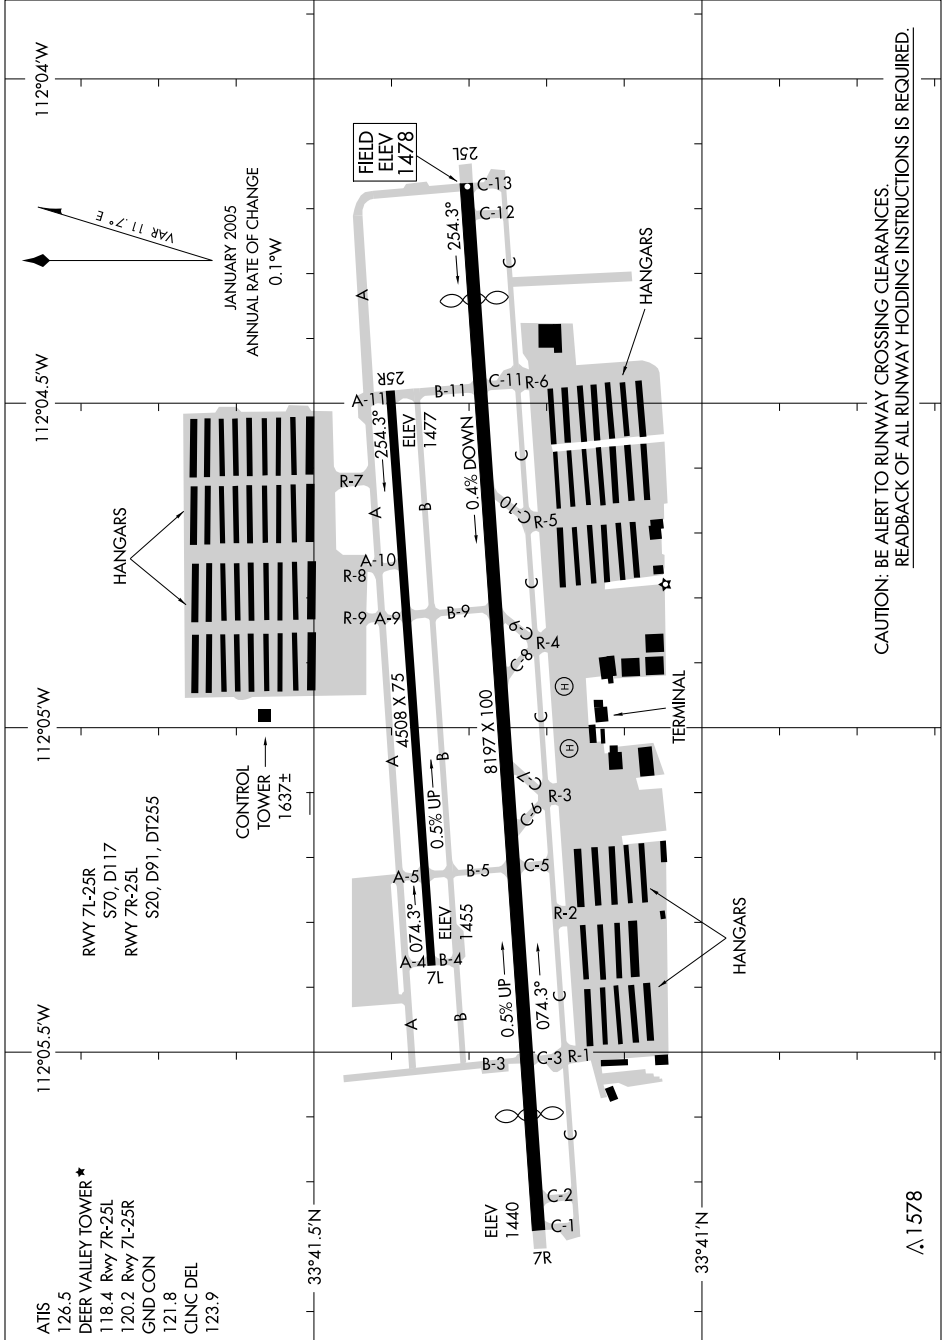

# AIRPORT DIAGRAM

AL-6646 (FAA)

PHOENIX DEER VALLEY (DVT)  
PHOENIX, ARIZONA

SW-4, 19 NOV 2009 to 17 DEC 2009

CAUTION: BE ALERT TO RUNWAY CROSSING CLEARANCES.  
READBACK OF ALL RUNWAY HOLDING INSTRUCTIONS IS REQUIRED.

SW-4, 19 NOV 2009 to 17 DEC 2009

# AIRPORT DIAGRAM

PHOENIX, ARIZONA  
PHOENIX DEER VALLEY (DVT)

▲ 1578