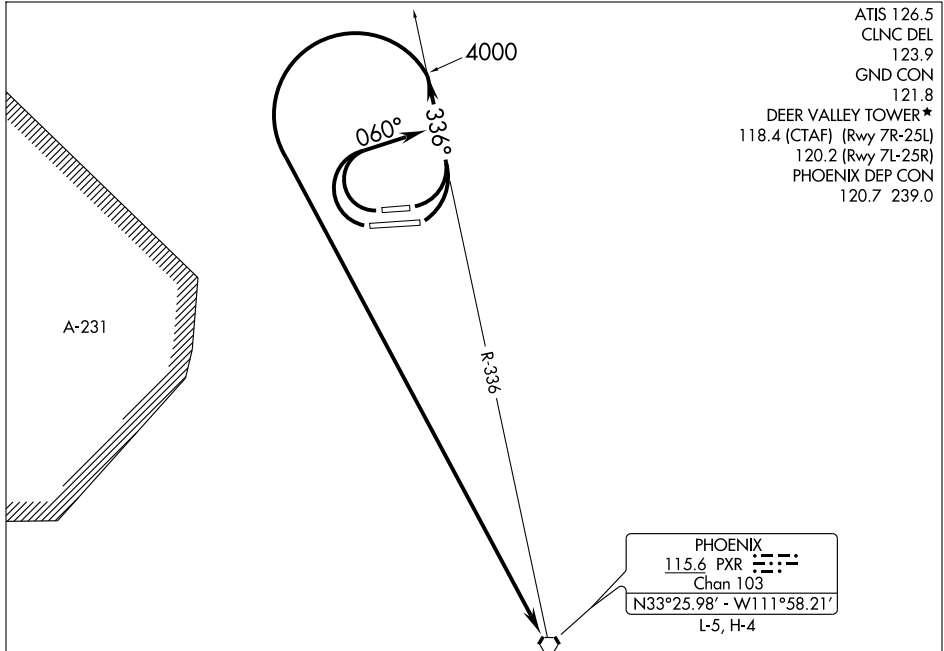

(DVT1.PXR) 07298

SL-6646 (FAA)

PHOENIX DEER VALLEY (DVT)
PHOENIX, ARIZONA

DEERVALLEY ONE DEPARTURE (OBSTACLE)

SW-4, 19 NOV 2009 to 17 DEC 2009

SW-4, 19 NOV 2009 to 17 DEC 2009

TAKE-OFF MINIMUMS

- Rwy 7L: Standard with minimum climb of 565' per NM to 2800, or 1000-3 with minimum climb of 370' per NM to 2800, or 1500-3 for climb in visual conditions.
- Rwy 7R: 500-1¼ with minimum climb of 488' per NM to 2800, or 1500-3 for climb in visual conditions.
- Rwy 25R: Standard with minimum climb of 487' per NM to 2800, or 1500-3 for climb in visual conditions.
- Rwy 25L: Standard with minimum climb of 451' per NM to 2800, or 1500-3 for climb in visual conditions.

TAKE-OFF OBSTACLE NOTES

- RWY 7L: Multiple poles and vegetation beginning 912' from DER, 125' left of centerline, up to 30' AGL/2423' MSL. Cactus 3824' from DER, 96' right of centerline, 16' AGL/1596' MSL. Windsock 340' from DER, 354' right of centerline, 9' AGL/1488' MSL.
- RWY 7R: Multiple antennas and vegetation beginning 546' from DER, 267' left of centerline, up to 52' AGL/1952' MSL. Multiple antennas and vegetation beginning 978' from DER, 431' right of centerline, up to 40' AGL/1609' MSL.
- RWY 25R: Multiple antennas beginning 1.4 NM from DER, 1847' right of centerline, up to 96' AGL/1806' MSL.
- RWY 25L: Pole 1127' from DER, 498' right of centerline, 36' AGL/1475' MSL. Pole 1184' from DER, 495' left of centerline, 32' AGL/1471' MSL.

NOTE: Chart not to scale.

DEPARTURE ROUTE DESCRIPTION

TAKE-OFF RUNWAYS 7L/R: Climbing left turn via PXR VORTAC R-336 northwestbound to 4000. Thence....Or, climb in visual conditions to cross Phoenix Deer Valley Airport at or above 2800, then via PXR VORTAC R-336 northwestbound to 4000. Thence....

TAKE-OFF RUNWAYS 25L/R: Climbing right turn via heading 060° and PXR VORTAC R-336 northwestbound to 4000. Thence....Or, climb in visual conditions to cross Phoenix Deer Valley Airport at or above 2800, then via PXR VORTAC R-336 northwestbound to 4000. Thence....