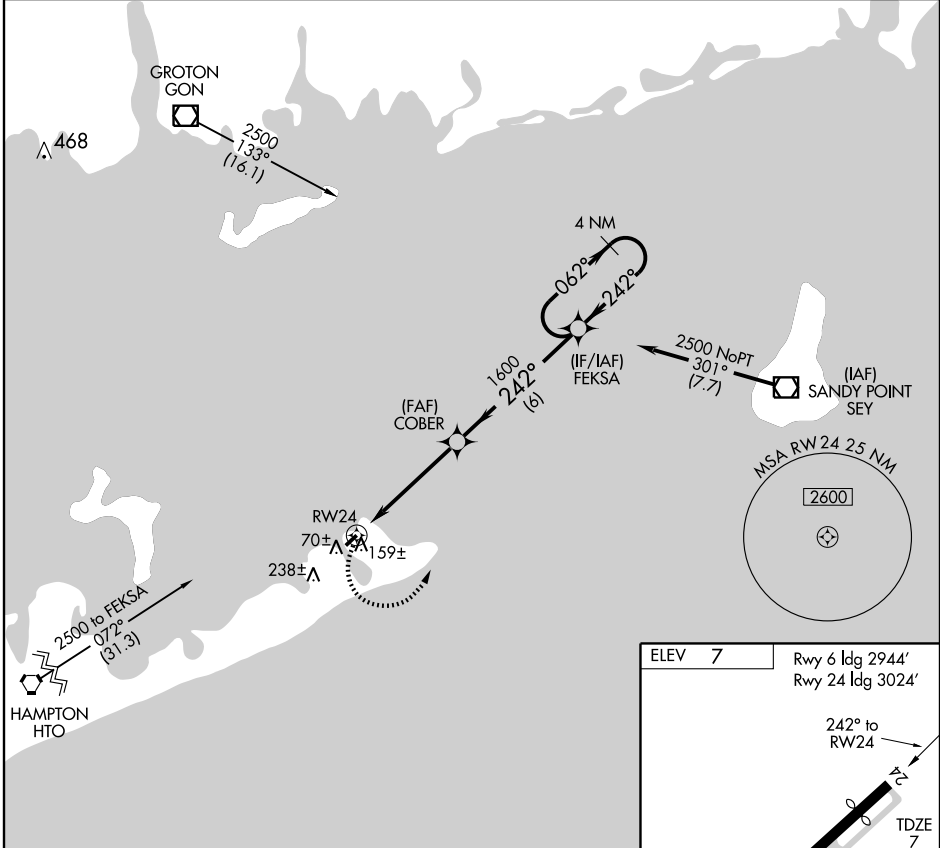

RNAV (GPS) RWY 24

MONTAUK (MTP)

APP CRS 242°	Rwy ldg 3024 TDZE 7 Apt Elev 7
------------------------	---

<p>▼ Use Block Island State altimeter setting.</p> <p>▲ NA DME/DME RNP-0.3 NA</p>	<p>MISSED APPROACH: Climbing left turn to 2500 direct FEKSA WP and hold.</p>
---	--

<p>NEW YORK APP CON * 125.97 343.65</p>	<p>UNICOM 122.7 (CTAF)</p>	<p>121.7 0</p>
--	---------------------------------------	------------------------------

NE-2, 11 MAR 2010 to 08 APR 2010

NE-2, 11 MAR 2010 to 08 APR 2010