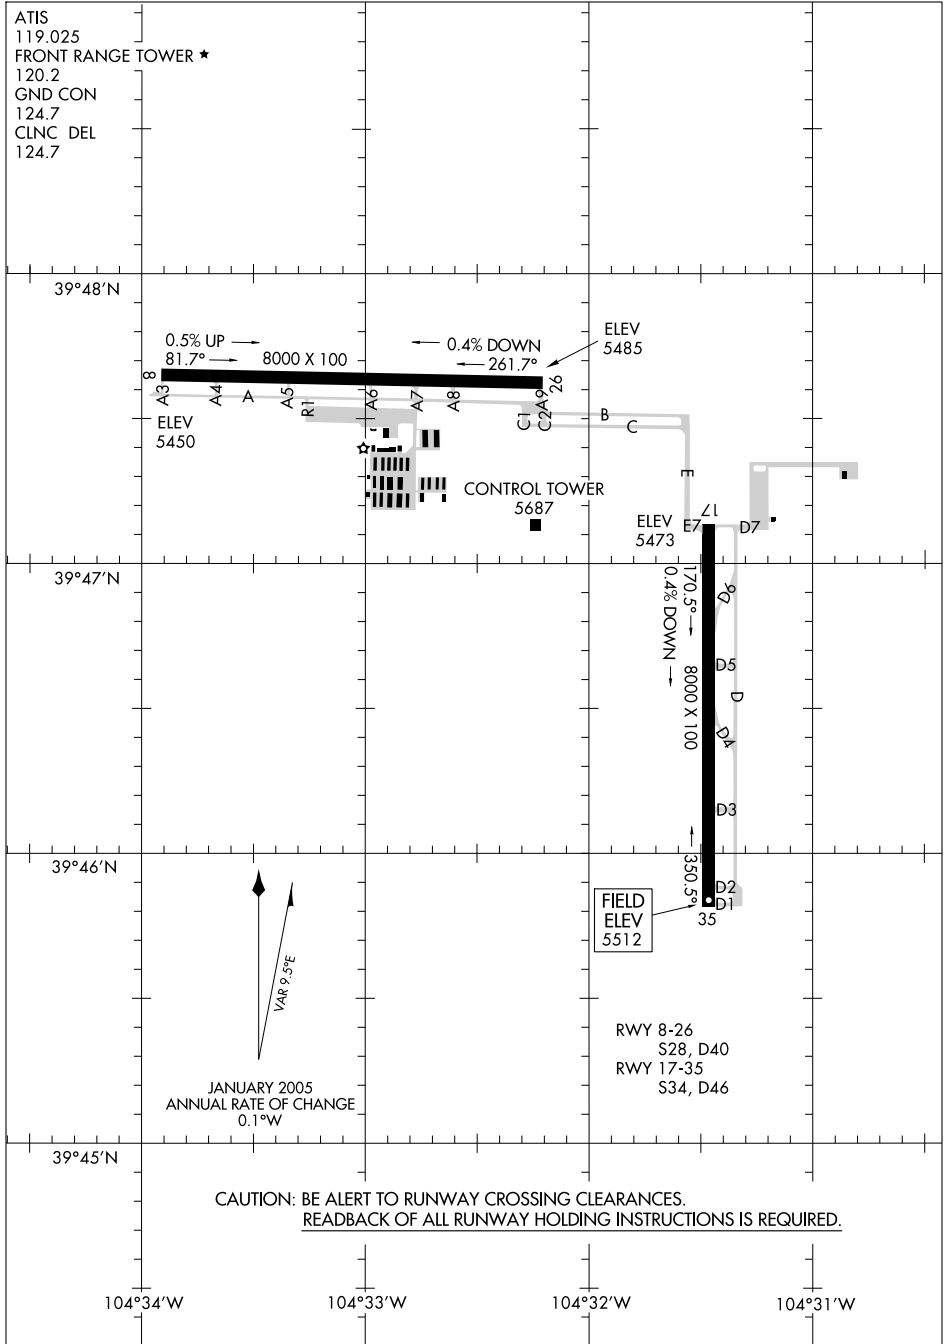

# AIRPORT DIAGRAM

AL-6851 (FAA)

DENVER/FRONT RANGE (FTG)  
DENVER, COLORADO

ATIS  
 119.025  
 FRONT RANGE TOWER ★  
 120.2  
 GND CON  
 124.7  
 CLNC DEL  
 124.7

SW-1, 19 NOV 2009 to 17 DEC 2009

SW-1, 19 NOV 2009 to 17 DEC 2009

# AIRPORT DIAGRAM

DENVER/FRONT RANGE (FTG)  
DENVER, COLORADO