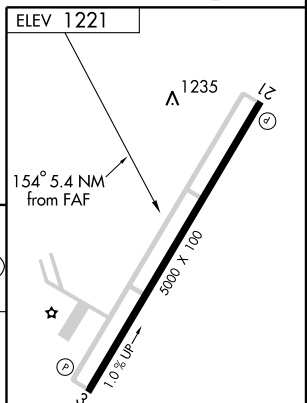

VOR/DME-A

PRESTONSBURG/ BIG SANDY RGNL (K22)

VORTAC ECB 110.4 Chan 41	APP CRS 154°	Rwy Idg TDZE Apt Elev N/A N/A 1221
--	------------------------	--

▽ MISSED APPROACH: Climbing left turn to 3000 via ECB R-154 to CICLE/ECB 22 DME and hold.

AWOS-3 120.175	HUNTINGTON APP CON 119.75 270.1	UNICOM 123.05 (CTAF) 0
--------------------------	---	----------------------------------

CATEGORY	A	B	C	D						
CIRCLING	1840-1 619 (700-1)	1840-1¼ 619 (700-1¼)	1840-1¾ 619 (700-1¾)	1840-2 619 (700-2)	Knots	60	90	120	150	180
					Min:Sec					