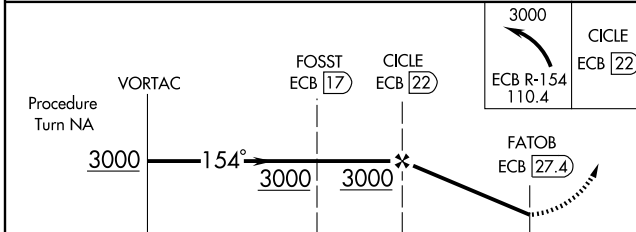

VOR/DME-A

PRESTONSBURG/ BIG SANDY RGNL (K22)

VORTAC ECB 110.4 Chan 41	APP CRS 154°	Rwy Idg TDZE Apt Elev N/A N/A 1221
--	------------------------	--

▽ MISSED APPROACH: Climbing left turn to 3000 via ECB R-154 to CICLE/ECB 22 DME and hold.

AWOS-3 120.175	HUNTINGTON APP CON 119.75 270.1	UNICOM 123.05 (CTAF) 0
--------------------------	---	----------------------------------

CATEGORY	A	B	C	D						
CIRCLING	1840-1 619 (700-1)	1840-1¼ 619 (700-1¼)	1840-1¾ 619 (700-1¾)	1840-2 619 (700-2)	Knots	60	90	120	150	180
					Min:Sec					