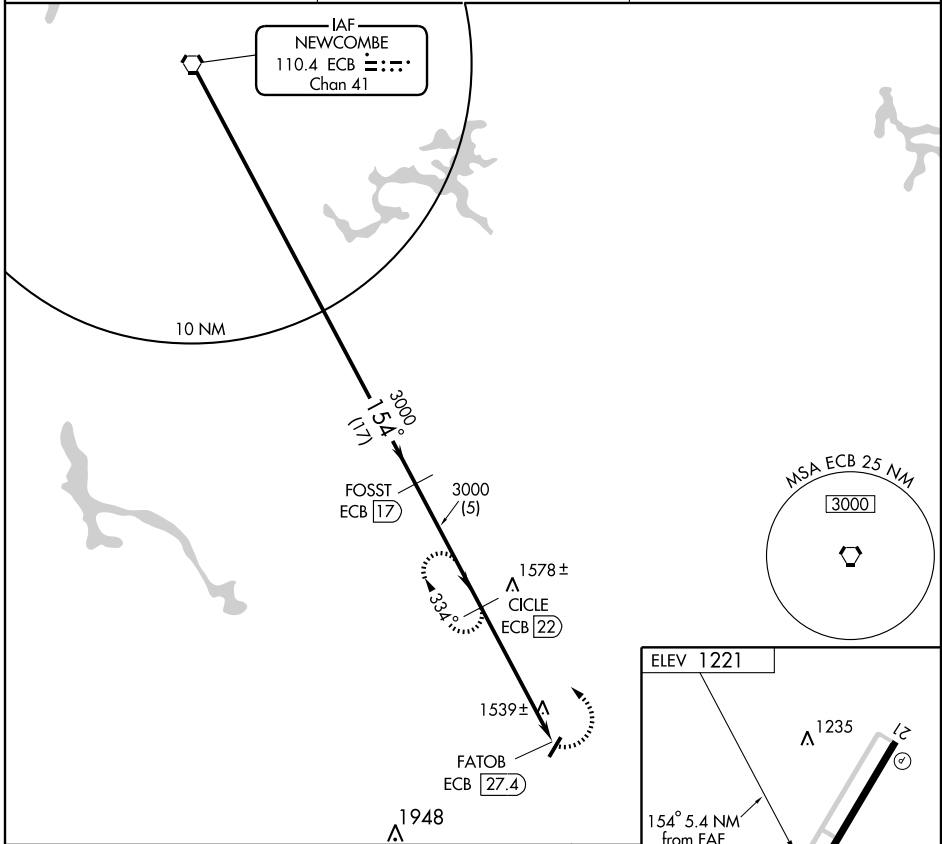

VOR/DME-A

PRESTONSBURG/ BIG SANDY RGNL (K22)

VORTAC ECB 110.4 Chan 41	APP CRS 154°	Rwy Idg TDZE Apt Elev N/A N/A 1221
--	------------------------	--

▽ MISSED APPROACH: Climbing left turn to 3000 via ECB R-154 to CICLE/ECB 22 DME and hold.

AWOS-3 120.175	HUNTINGTON APP CON 119.75 270.1	UNICOM 123.05 (CTAF) 0
--------------------------	---	----------------------------------

CATEGORY	A	B	C	D						
CIRCLING	1840-1 619 (700-1)	1840-1¼ 619 (700-1¼)	1840-1¾ 619 (700-1¾)	1840-2 619 (700-2)	Knots	60	90	120	150	180
					Min:Sec					

SE-1, 19 NOV 2009 to 17 DEC 2009

SE-1, 19 NOV 2009 to 17 DEC 2009