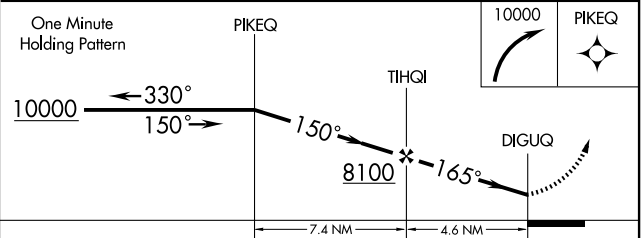

APP CRS 165°	Rwy Idg TDZE Apt Elev N/A N/A 6228
------------------------	--

NA MISSED APPROACH: Climbing right turn to 10000 direct PIKEQ and hold.

ASOS 120.775	SALT LAKE CENTER 132.4 239.25	UNICOM 122.7 (CTAF)
------------------------	---	-------------------------------

NW-1, 11 MAR 2010 to 08 APR 2010

NW-1, 11 MAR 2010 to 08 APR 2010

CATEGORY	A	B	C	D
CIRCLING	6780-1	552 (600-1)	6800-1½ 572 (600-1½)	6860-2 632 (700-2)