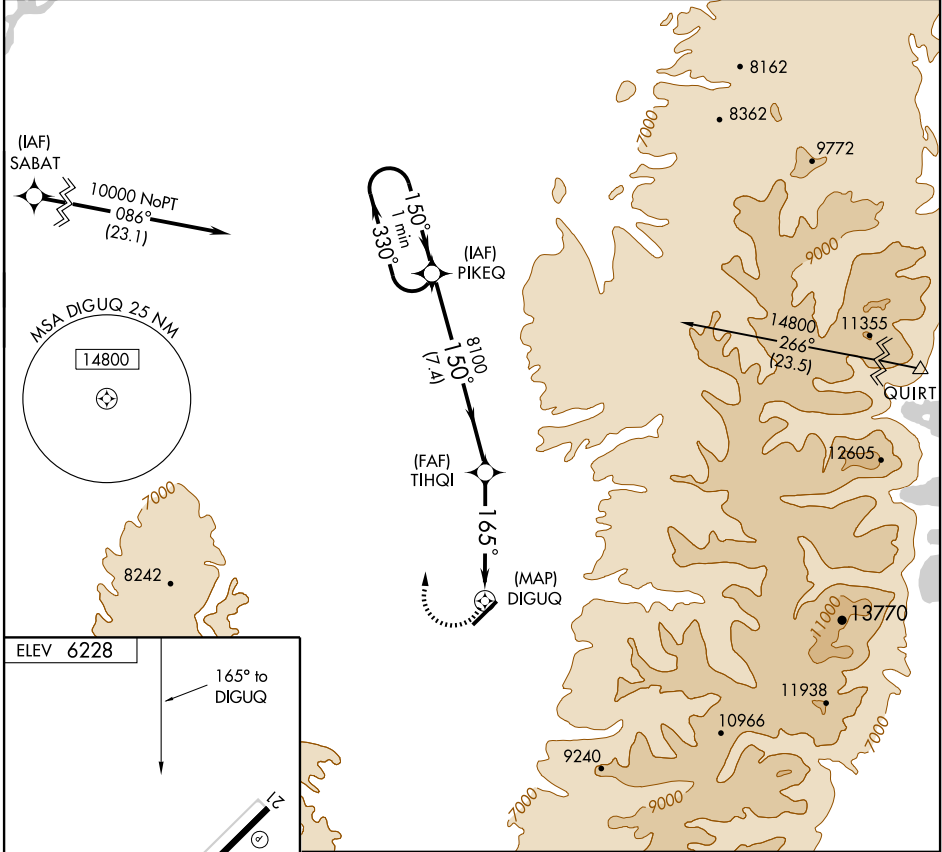

APP CRS 165°	Rwy Idg TDZE Apt Elev N/A N/A 6228
------------------------	--

NA MISSED APPROACH: Climbing right turn to 10000 direct PIKEQ and hold.

ASOS 120.775	SALT LAKE CENTER 132.4 239.25	UNICOM 122.7 (CTAF)
------------------------	---	-------------------------------

NW-1, 11 MAR 2010 to 08 APR 2010

NW-1, 11 MAR 2010 to 08 APR 2010

CATEGORY	A	B	C	D
CIRCLING	6780-1	552 (600-1)	6800-1½ 572 (600-1½)	6860-2 632 (700-2)