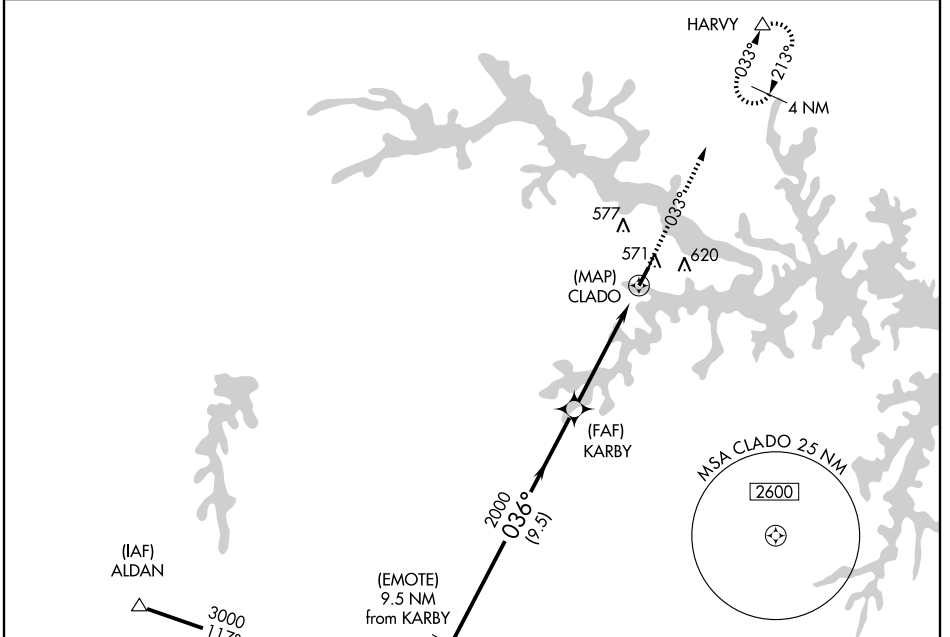

APP CRS 036°	Rwy Idg 4488
	TDZE 403
	Apt Elev 421

GPS RWY 4

CLARKSVILLE/LAKE COUNTRY RGNL (W63)

<p>▼ Use Mecklenburg-Brunswick Rgnl, VA altimeter setting.</p> <p>▲ NA Procedure not authorized at night.</p>	<p>MISSED APPROACH: Climb to 3000 via 033° course to HARVY WP and hold.</p>
---	---

<p>WASHINGTON CENTER 118.75 377.1</p>	<p>CTAF 122.9</p>
--	--------------------------

NE-3, 11 MAR 2010 to 08 APR 2010

NE-3, 11 MAR 2010 to 08 APR 2010

PROCEDURE TURN	NA
CATEGORY	A B C D
S-4	820-1 417 (400-1) 820-1¼ 417 (400-1¼)
CIRCLING	1000-1 579 (600-1) 1040-1 619 (700-1) 1040-1¾ 619 (700-1¾) 1040-2 619 (700-2)