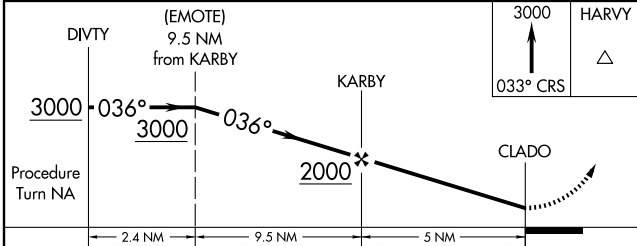

APP CRS 036°	Rwy Idg 4488
	TDZE 403
	Apt Elev 421

GPS RWY 4

CLARKSVILLE/LAKE COUNTRY RGNL (W63)

<p>▼ Use Mecklenburg-Brunswick Rgnl, VA altimeter setting.</p> <p>▲ NA Procedure not authorized at night.</p>	<p>MISSED APPROACH: Climb to 3000 via 033° course to HARVY WP and hold.</p>
---	---

<p>WASHINGTON CENTER 118.75 377.1</p>	<p>CTAF 122.9</p>
--	--------------------------

NE-3, 11 MAR 2010 to 08 APR 2010

NE-3, 11 MAR 2010 to 08 APR 2010

PROCEDURE TURN	NA
CATEGORY	A B C D
S-4	820-1 417 (400-1) 820-1¼ 417 (400-1¼)
CIRCLING	1000-1 579 (600-1) 1040-1 619 (700-1) 1040-1¾ 619 (700-1¾) 1040-2 619 (700-2)