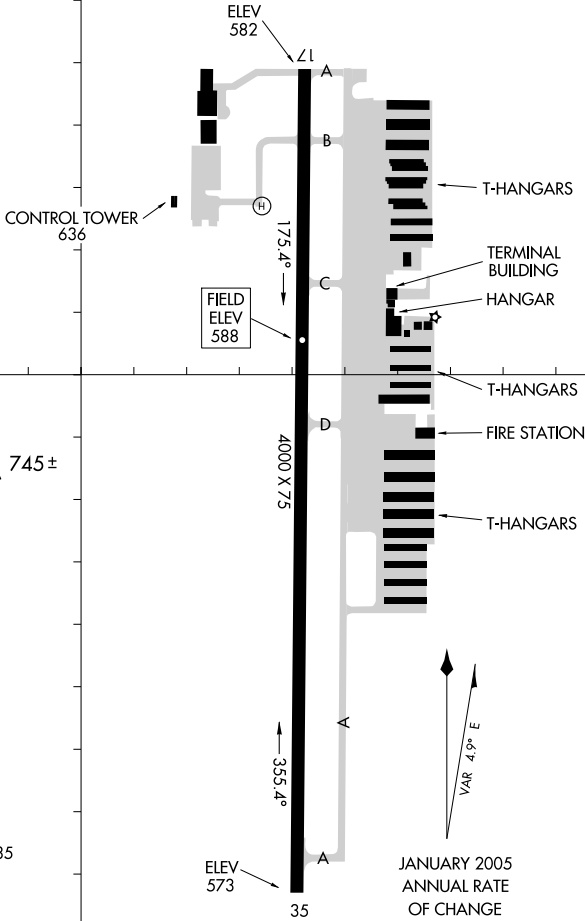

06327

AIRPORT DIAGRAM

GRAND PRAIRIE / GRAND PRAIRIE MUNI (GPM)
AL-9209 (FAA) GRAND PRAIRIE, TEXAS

GRAND PRAIRIE TOWER *
128.55
GND CON
121.15

CAUTION: BE ALERT TO RUNWAY CROSSING CLEARANCES.
READBACK OF ALL RUNWAY HOLDING INSTRUCTIONS IS REQUIRED.

32°41.5'N

97°03'W

97°02.5'W

AIRPORT DIAGRAM

06327

GRAND PRAIRIE, TEXAS
GRAND PRAIRIE MUNI (GPM)

SC-2, 19 NOV 2009 to 17 DEC 2009

SC-2, 19 NOV 2009 to 17 DEC 2009