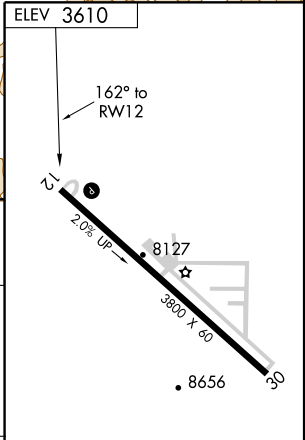

RNAV (GPS)-A

STEVENSVILLE (32S)

APP CRS 162°	Rwy Idg TDZE Apt Elev	N/A N/A 3610
------------------------	-----------------------------	---

<p>▽ DME/DME RNP- 0.3 NA. △ NA Use Missoula Intl altimeter setting. Circling NA at night to Rwy 30.</p>	<p>MISSED APPROACH: Climbing left turn to 13000 direct TAGOE WP and hold.</p>
---	---

CATEGORY	A	B	C	D
CIRCLING	6400-1¼ 2790 (2800-1¼)	6400-1½ 2790 (2800-1½)	NA	

MIRL Rwy 12-30