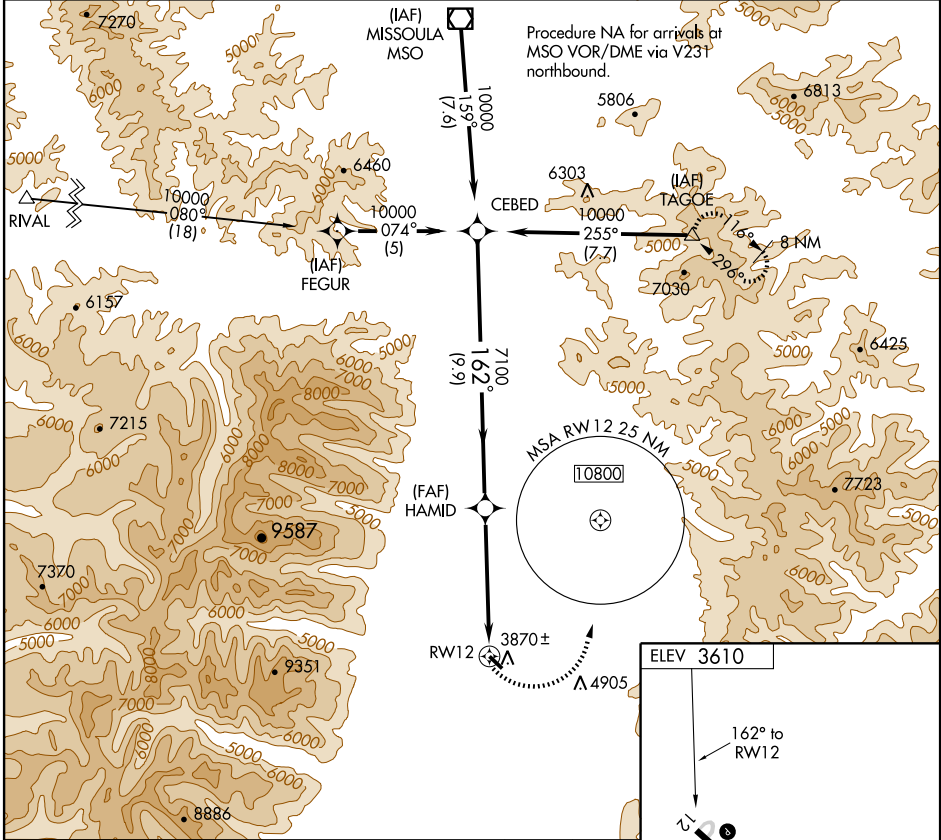

RNAV (GPS)-A

STEVENSVILLE (32S)

APP CRS 162°	Rwy Idg TDZE Apt Elev	N/A N/A 3610
------------------------	-----------------------------	---

<p>▽ DME/DME RNP- 0.3 NA. △ NA Use Missoula Intl altimeter setting. Circling NA at night to Rwy 30.</p>	<p>MISSED APPROACH: Climbing left turn to 13000 direct TAGOE WP and hold.</p>
---	---

<p>MISSOULA ASOS 126.65</p>	<p>SPOKANE APP CON * 124.9 298.95</p>	<p>UNICOM 122.8 (CTAF)</p>
--	--	---------------------------------------

NW-1, 11 MAR 2010 to 08 APR 2010

NW-1, 11 MAR 2010 to 08 APR 2010

CATEGORY	A	B	C	D
CIRCLING	6400-1¼ 2790 (2800-1¼)	6400-1½ 2790 (2800-1½)	NA	

MIRL Rwy 12-30