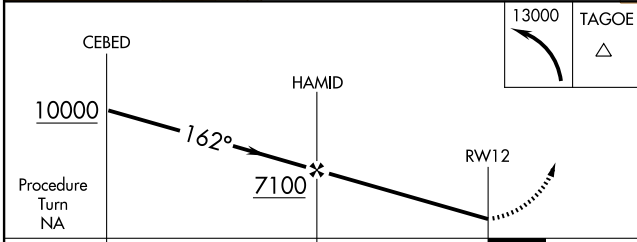

RNAV (GPS)-A

STEVENSVILLE (32S)

APP CRS 162°	Rwy Idg TDZE Apt Elev	N/A N/A 3610
------------------------	-----------------------------	---

<p>▽ DME/DME RNP- 0.3 NA. △ NA Use Missoula Intl altimeter setting. Circling NA at night to Rwy 30.</p>	<p>MISSED APPROACH: Climbing left turn to 13000 direct TAGOE WP and hold.</p>
---	---

CATEGORY	A	B	C	D
CIRCLING	6400-1¼ 2790 (2800-1¼)	6400-1½ 2790 (2800-1½)	NA	

MIRL Rwy 12-30