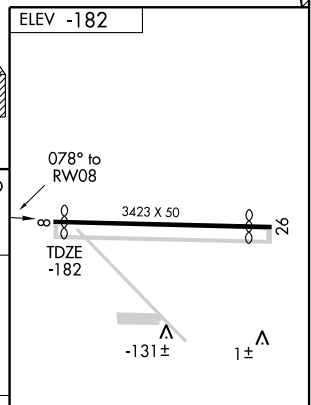

MISSED APPROACH: Climbing left turn to 7300 direct OCURO and hold, continue climb-in-hold to 7300.

IMPERIAL ASOS 132.175	LOS ANGELES CENTER 128.6 291.7	CTAF 122.9
---------------------------------	--	----------------------

SW-3, 11 MAR 2010 to 08 APR 2010

SW-3, 11 MAR 2010 to 08 APR 2010

CATEGORY	A	B	C	D
RNAV MDA	300-1	482 (500-1)	300-1¼ 482 (500-1¼)	NA
CIRCLING	440-1	622 (700-1)	440-1¾ 622 (700-1¾)	NA