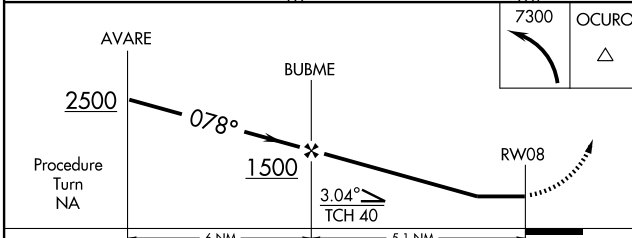

MISSED APPROACH: Climbing left turn to 7300 direct OCURO and hold, continue climb-in-hold to 7300.

IMPERIAL ASOS 132.175	LOS ANGELES CENTER 128.6 291.7	CTAF 122.9
---------------------------------	--	----------------------

SW-3, 11 MAR 2010 to 08 APR 2010

SW-3, 11 MAR 2010 to 08 APR 2010

CATEGORY	A	B	C	D
RNAV MDA	300-1	482 (500-1)	300-1¼ 482 (500-1¼)	NA
CIRCLING	440-1	622 (700-1)	440-1¾ 622 (700-1¾)	NA