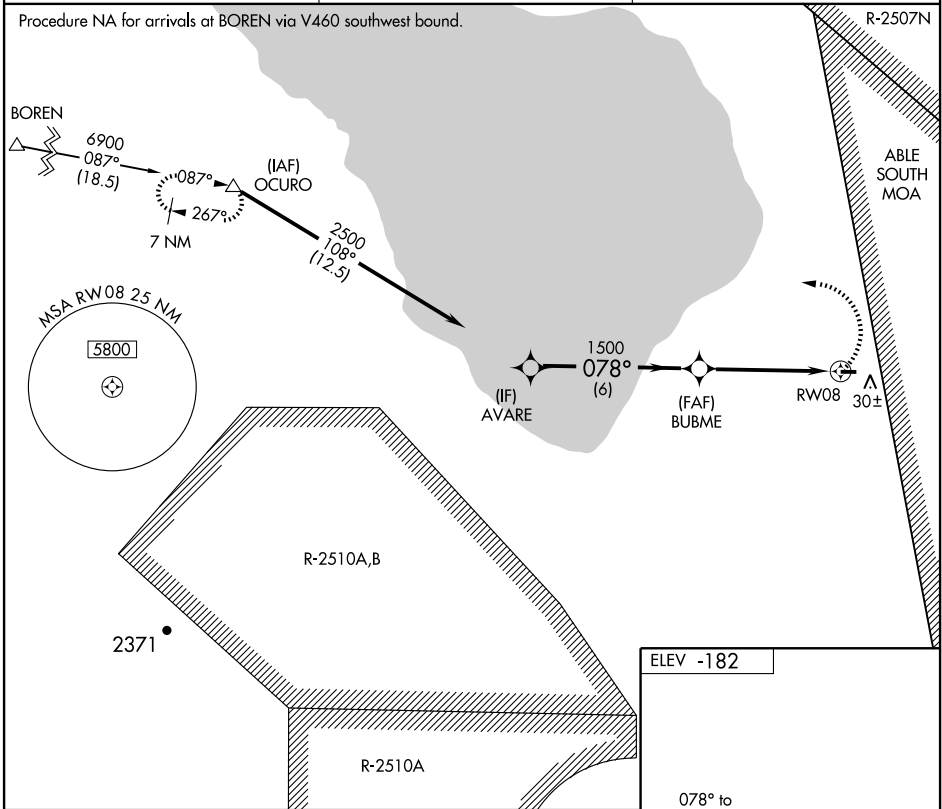

RNAV (GPS) RWY 8
CALIPATRIA/CLIFF HATFIELD MEMORIAL (CLR)

APP CRS 078°	Rwy Idg 3303
	TDZE -182
	Apt Elev -182

▼ DME/DME RNP-0.3 NA. Procedure NA at night.
 Visibility reduction by helicopters NA.
▲ NA Use Imperial altimeter setting, when not received, procedure NA.

MISSED APPROACH: Climbing left turn to 7300 direct OCURO and hold, continue climb-in-hold to 7300.

IMPERIAL ASOS 132.175	LOS ANGELES CENTER 128.6 291.7	CTAF 122.9
---------------------------------	--	----------------------

SW-3, 11 MAR 2010 to 08 APR 2010

SW-3, 11 MAR 2010 to 08 APR 2010

CATEGORY	A	B	C	D
RNAV MDA	300-1	482 (500-1)	300-1¼ 482 (500-1¼)	NA
CIRCLING	440-1	622 (700-1)	440-1¾ 622 (700-1¾)	NA